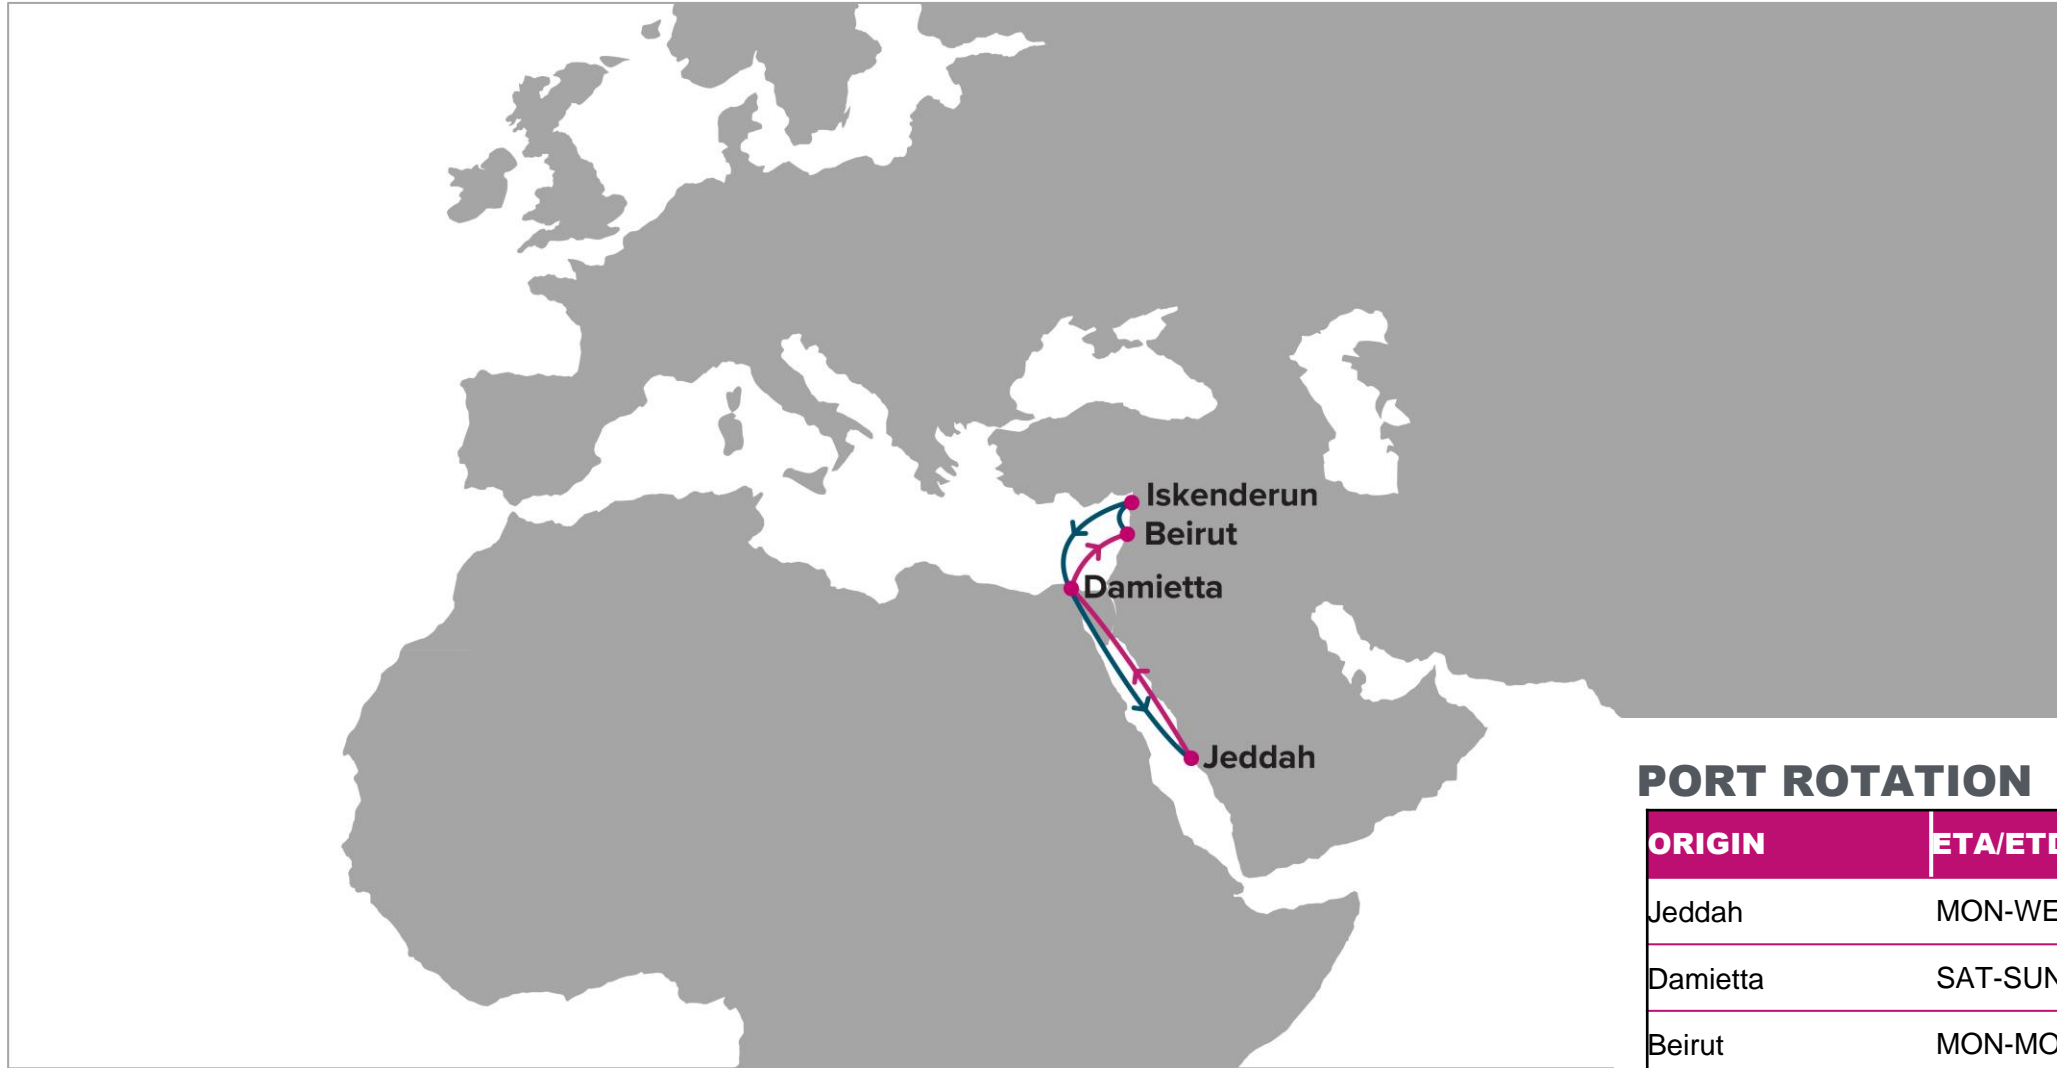

For more information, please click [here](#)

**PORT ROTATION**

(Terminals are subject to change)

ORIGIN	ETA/ETD	TERMINAL
Jeddah	MON-WED	DP World Jeddah
Damietta	SAT-SUN	Damietta Container Terminal
Beirut	MON-MON	Beirut CNTR Terminal Consortium
Iskenderun	TUE-WED	Limakport Iskenderun
Damietta	THU-FRI	Damietta Container Terminal
Jeddah	MON-WED	DP World Jeddah
<b>Turnaround days: 14 DAYS</b>		

\*Service will be bi-weekly

N/B	DAM	BEY	ISK	S/B	DAM	JED
JED	3	5	6	ISK	1	5
DAM		1	2	DAM		3
BEY			1	JED		

**KEY TRANSIT TABLE** - UNLOCODE PORT NAME & COUNTRY NAME

**JED:** Jeddah, Saudi Arabia | **SCA:** Suez Canal, Egypt | **DAM:** Damietta, Egypt | **BEY:** Beirut, Lebanon | **ISK:** Iskenderun, Turkey

NOTE: Transit times and port rotation are tentative as of now and subject to change