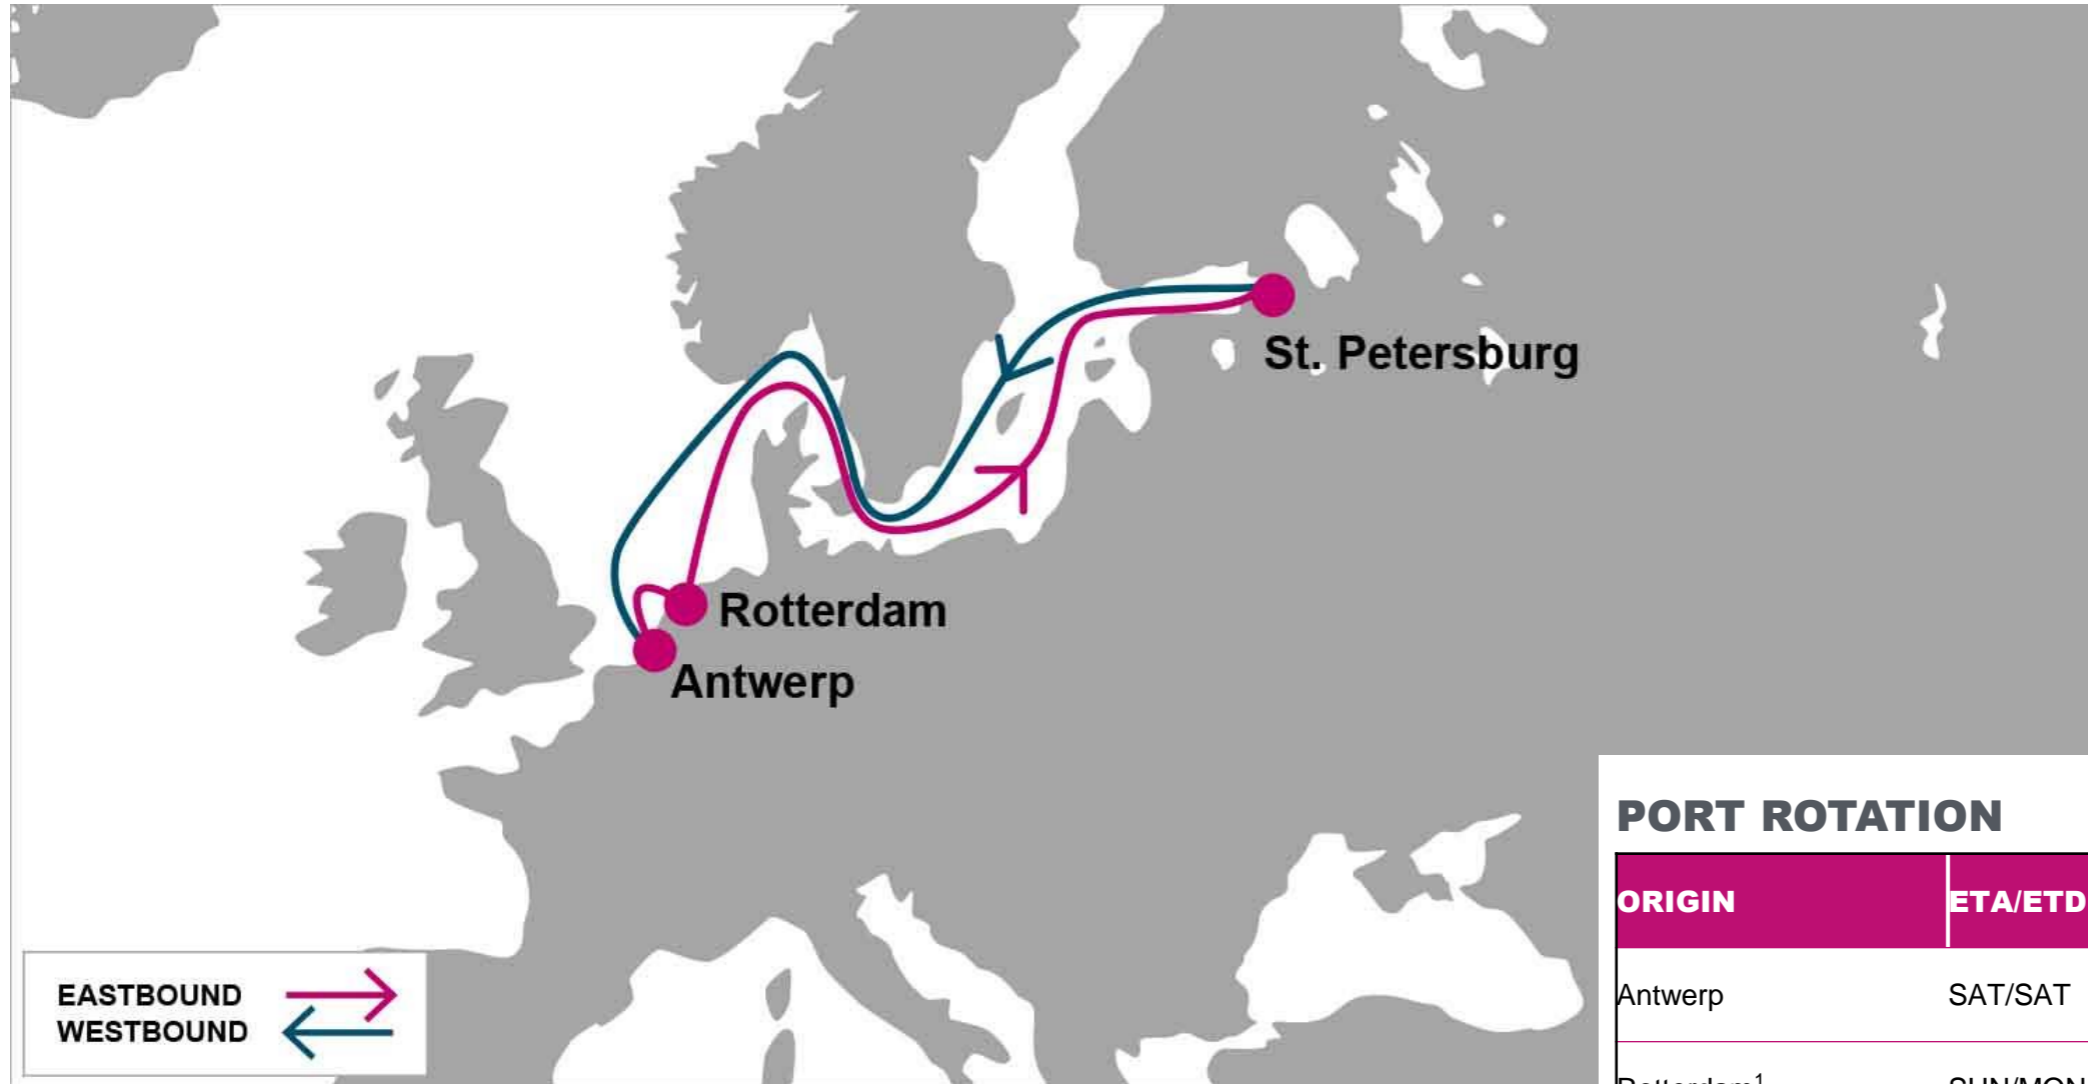

Turnaround days: 14

N/B	HEL	KTK	S/B	ANR	RTM
ANR	8	9	HEL	5	7
RTM ¹	5	6	KTK	4	6
RTM ²	3	4			

KEY TRANSIT TABLE - UNLOCODE PORT NAME & COUNTRY NAME

ANR: Antwerp, Belgium | RTM: Rotterdam, Netherland | HEL: Helsinki, Finland | KTK: Kotka, Finland

NOTE: Transit times and port rotation are as of now and subject to change

For more information, please click [here](#)

PORT ROTATION

(Terminals are subject to change)

ORIGIN	ETA/ETD	TERMINAL
Rotterdam ¹	TUE/WED	Rotterdam World Gateway (RWG)
Rotterdam ²	THUR/FRI	ECT Delta Terminal
Kotka	FRI/FRI	Steveco Mussalo
Rotterdam	TUE/WED	Rotterdam World Gateway (RWG)
Turnaround days: 14		

N/B	KTK	S/B	RTM
RTM ¹	9	KTK	4
RTM ²	7		

KEY TRANSIT TABLE - UNLOCODE PORT NAME & COUNTRY NAME

RTM: Rotterdam, Netherland | KTK: Kotka, Finland

NOTE: Transit times and port rotation are as of now and subject to change

For more information, please click [here](#)

PORT ROTATION

(Terminals are subject to change)

ORIGIN	ETA/ETD	TERMINAL
Antwerp	SAT/SAT	PSA Noordzee Terminal
Rotterdam ¹	SUN/MON	ECT Delta Terminal
Rotterdam ²	MON/TUE	Rotterdam World Gateway (RWG)
St. Petersburg ¹	SUN/SUN	First Container Terminal
St. Petersburg ²	SUN/MON	Petrolesport (PLP)
St. Petersburg ³	MON/TUE	Sea Fishing Port
St. Petersburg ⁴	TUE/TUE	Neva Metal Terminal
Antwerp	SAT/SAT	PSA Noordzee Terminal