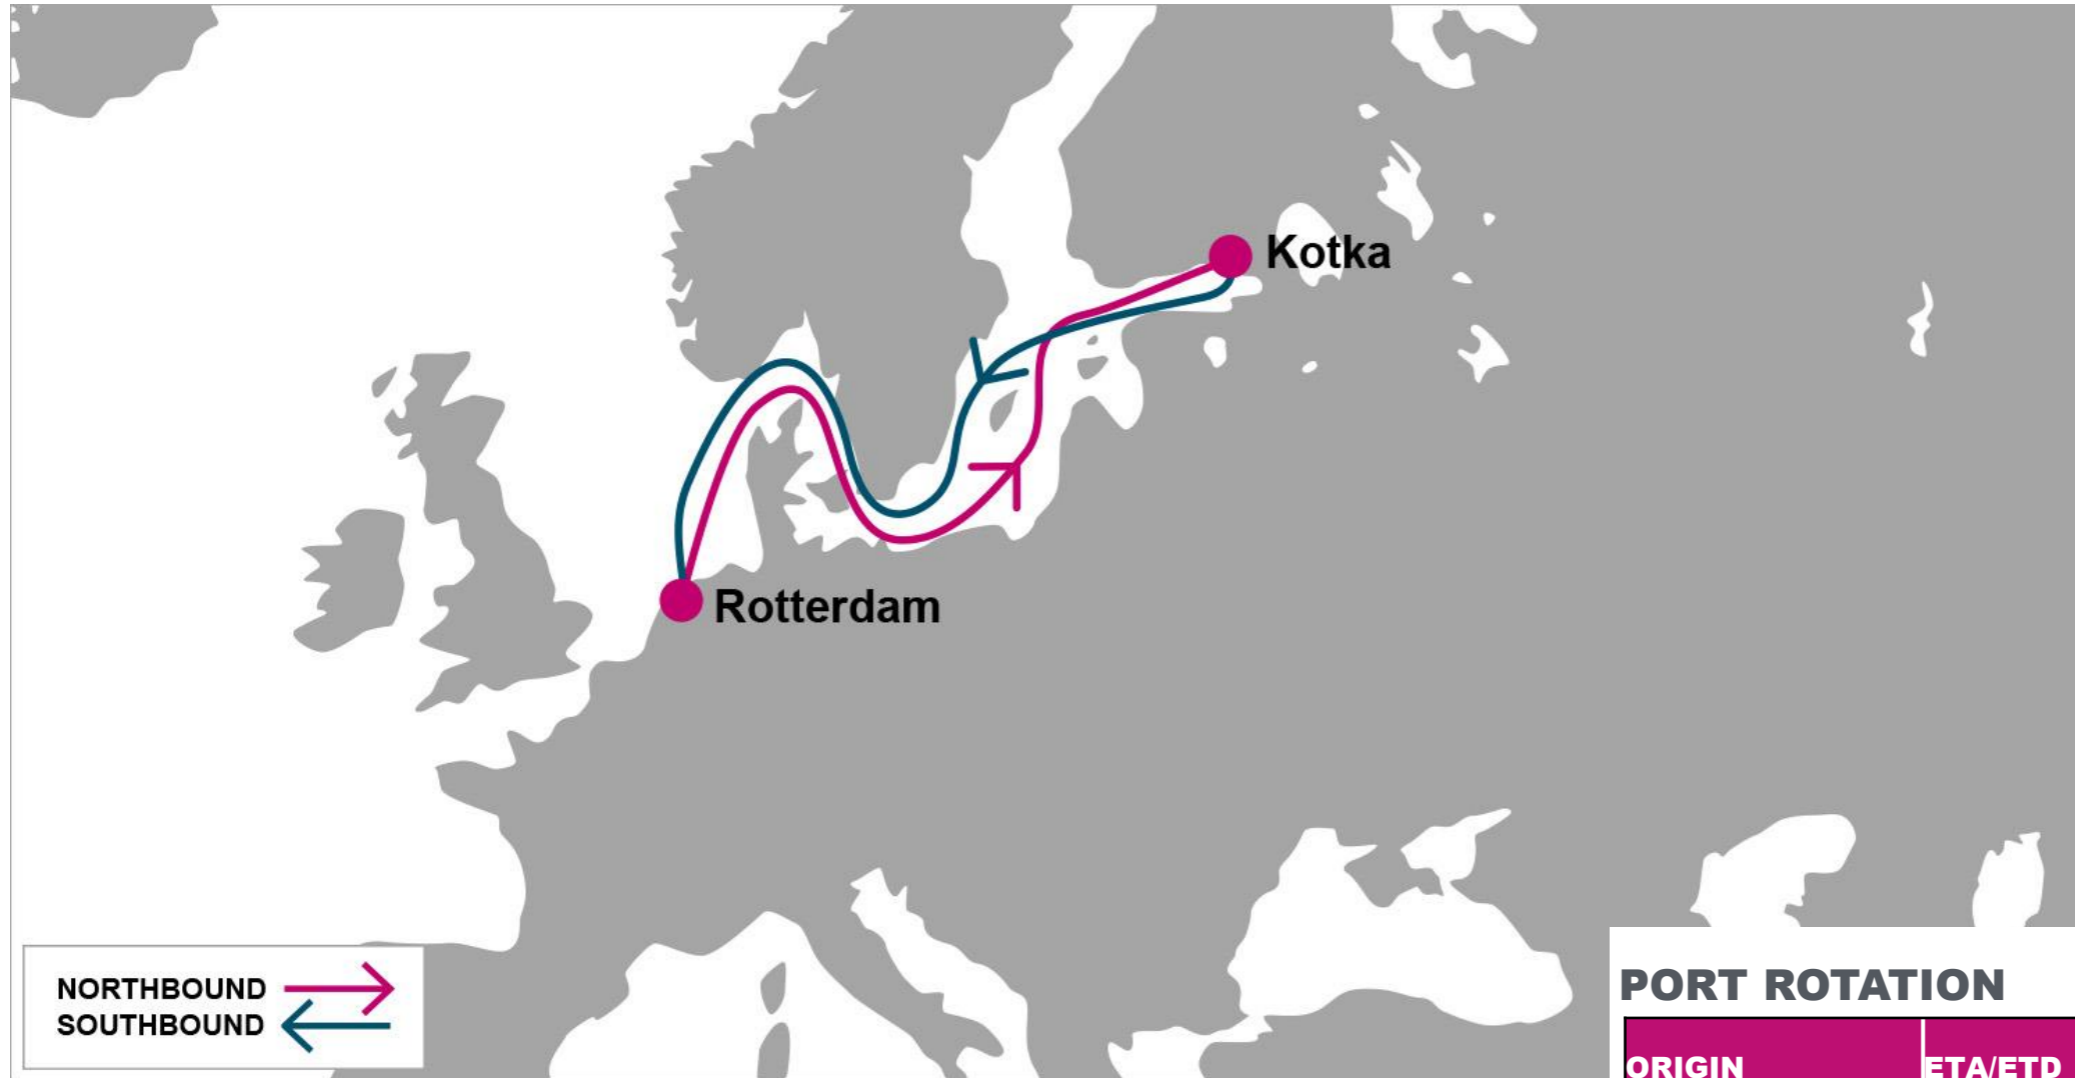

KEY TRANSIT TABLE - UNLOCODE PORT NAME & COUNTRY NAME

SOU: Southampton, UK | RTM: Rotterdam, Netherland | HAM: Hamburg, Germany | ANR: Antwerp, Belgium | MLA: Malta, Malta | GEB: Gebze, Turkey | AVC: Ambarli, Turkey | GEM: Gemlik, Turkey | MER: Mersin, Turkey | ALI: Aliaga, Turkey | TNG: Tangier, Morocco

Turnaround days: 14

N/B	HEL	KTK	S/B	ANR	RTM
ANR	8	9	HEL	5	7
RTM ¹	5	6	KTK	4	6
RTM ²	3	4			

KEY TRANSIT TABLE - UNLOCODE PORT NAME & COUNTRY NAME

ANR: Antwerp, Belgium | RTM: Rotterdam, Netherland | HEL: Helsinki, Finland | KTK: Kotka, Finland

NOTE: Transit times and port rotation are as of now and subject to change

For more information, please click [here](#)

PORT ROTATION

(Terminals are subject to change)

ORIGIN	ETA/ETD	TERMINAL
Rotterdam ¹	TUE/WED	Rotterdam World Gateway (RWG)
Rotterdam ²	THUR/FRI	ECT Delta Terminal
Kotka	FRI/FRI	Steveco Mussalo
Rotterdam	TUE/WED	Rotterdam World Gateway (RWG)
Turnaround days: 14		

N/B	KTK	S/B	RTM
RTM ¹	9	KTK	4
RTM ²	7		

KEY TRANSIT TABLE - UNLOCODE PORT NAME & COUNTRY NAME

RTM: Rotterdam, Netherland | KTK: Kotka, Finland

NOTE: Transit times and port rotation are as of now and subject to change