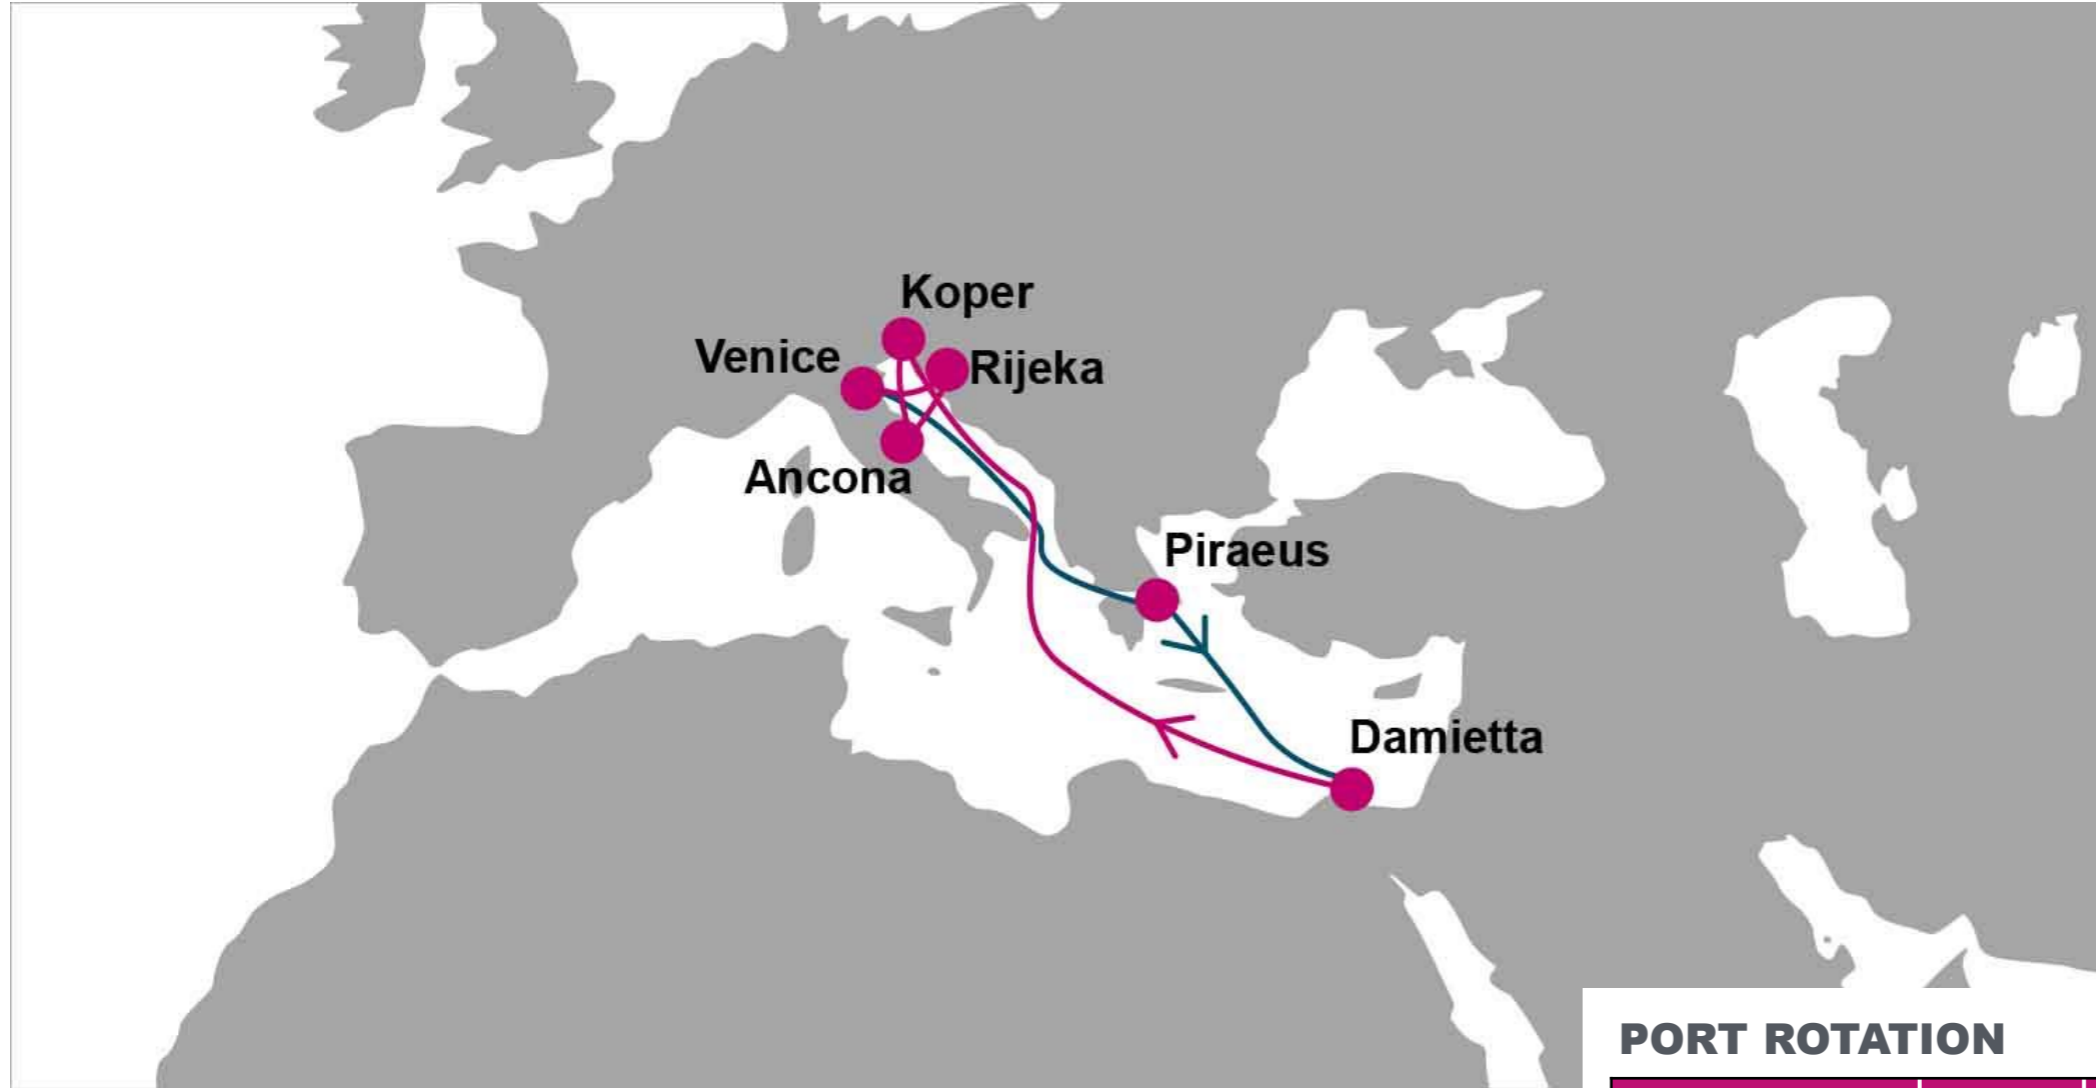

KEY TRANSIT TABLE - UNLOCODE PORT NAME & COUNTRY NAME

RTM: Rotterdam, Netherland | HAM: Hamburg, Germany | HEL: Helsingborg, Sweden

NOTE: Transit times and port rotation are as of now and subject to change

HAM: Hamburg, Denmark | **FRC:** Fredericia, Denmark | **CPH:** Copenhagen, Denmark | **HEL:** Helsingborg, Sweden

NOTE: Transit times and port rotation are as of now and subject to change

For more information, please click [here](#)

For more information, please click [here](#)

PORT ROTATION

(Terminals are subject to change)

ORIGIN	ETA/ETD	TERMINAL
Tangier		
Southampton	THU/SAT	DP World Southampton Container Terminal (SCT)
Le Havre	TUE/WED	Terminal de France (GMP)
Hamburg	THU/SUN	Container Terminal Burchardkai (CTB)
Rotterdam	MON/THU	ECT Delta Terminal
Tangier		

FM/TO	SOU	LEH	HAM	RTM	FM/TO	TNG
TNG		5	10	12	SOU	10
					LEH	
					HAM	6
					RTM	2

KEY TRANSIT TABLE - UNLOCODE PORT NAME & COUNTRY NAME

SOU: Southampton, UK | **LEH:** Le Havre, France | **HAM:** Hamburg, Germany | **RTM:** Rotterdam, Netherland |