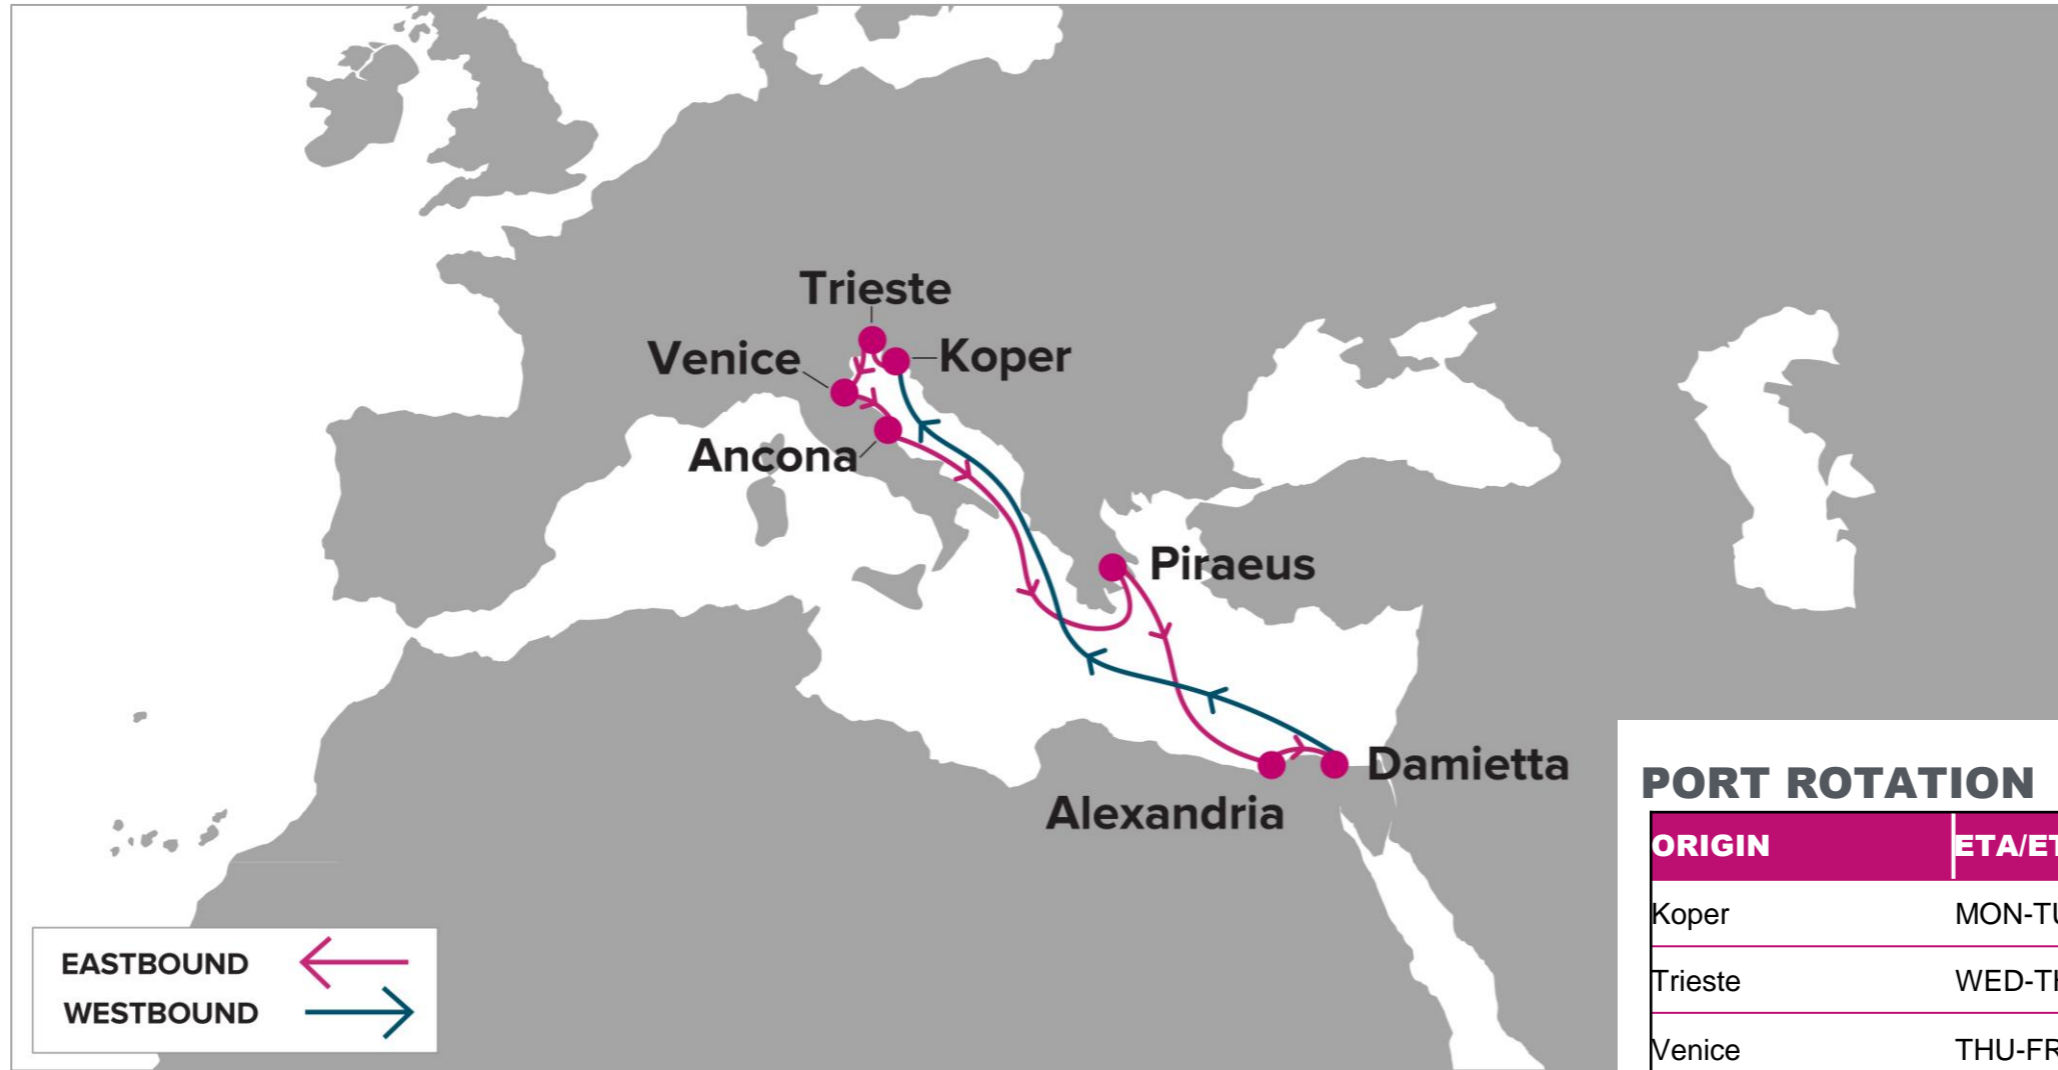

AS ONE, WE CAN.

ONE

OCEAN NETWORK EXPRESS

Service Maps
INTRA EUROPE

Copyright © Ocean Network Express Pte. Ltd. All Rights Reserved

For more information, please click [here](#)

PORT ROTATION

(Terminals are subject to change)

ORIGIN	ETA/ETD	TERMINAL
Koper	MON-TUE	Luka Koper D.D
Trieste	WED-THU	HHLA PLT ITALY S.R.L
Venice	THU-FRI	Venezia - Venice Container TERM - Vecon
Ancona	FRI-SAT	Adriatic Container Terminal Ancona
Piraeus	TUE-TUE	Piraeus Container Terminal S.A.
Alexandria	THU-FRI	Dekheila Port (ACCHCO)
Damietta	FRI-SAT	Damietta Container Terminal
Damietta	WED-FRI	Damietta Container Terminal
Koper	MON-TUE	Luka Koper D.D
Turnaround days: 21 DAYS		

* Beirut call is Bi-weekly basis.

E/B	DAM	W/B	KOP	VCE	AOI
KOP	10	DAM	3	6	7
TRS	8				
VCE	7				
AOI	6				
PIR	3				

KEY TRANSIT TABLE - UNLOCODE PORT NAME & COUNTRY NAME

KOP: Koper, Slovenia | **TRS :** Trieste, Italy | **VCE:** Venice, Italy | **AOI:** Ancona, Italy | **PIR :** Piraeus, Greece | **ALY:** Alexandria, Egypt
DAM: Damietta, Egypt

KEY TRANSIT TABLE - UNLOCODE PORT NAME & COUNTRY NAME

IST: Istanbul, Türkiye | **VAR:** Varna, Bulgaria | **CND:** Constanta, Romania

NOTE: Transit times and port rotation are as of now and subject to change