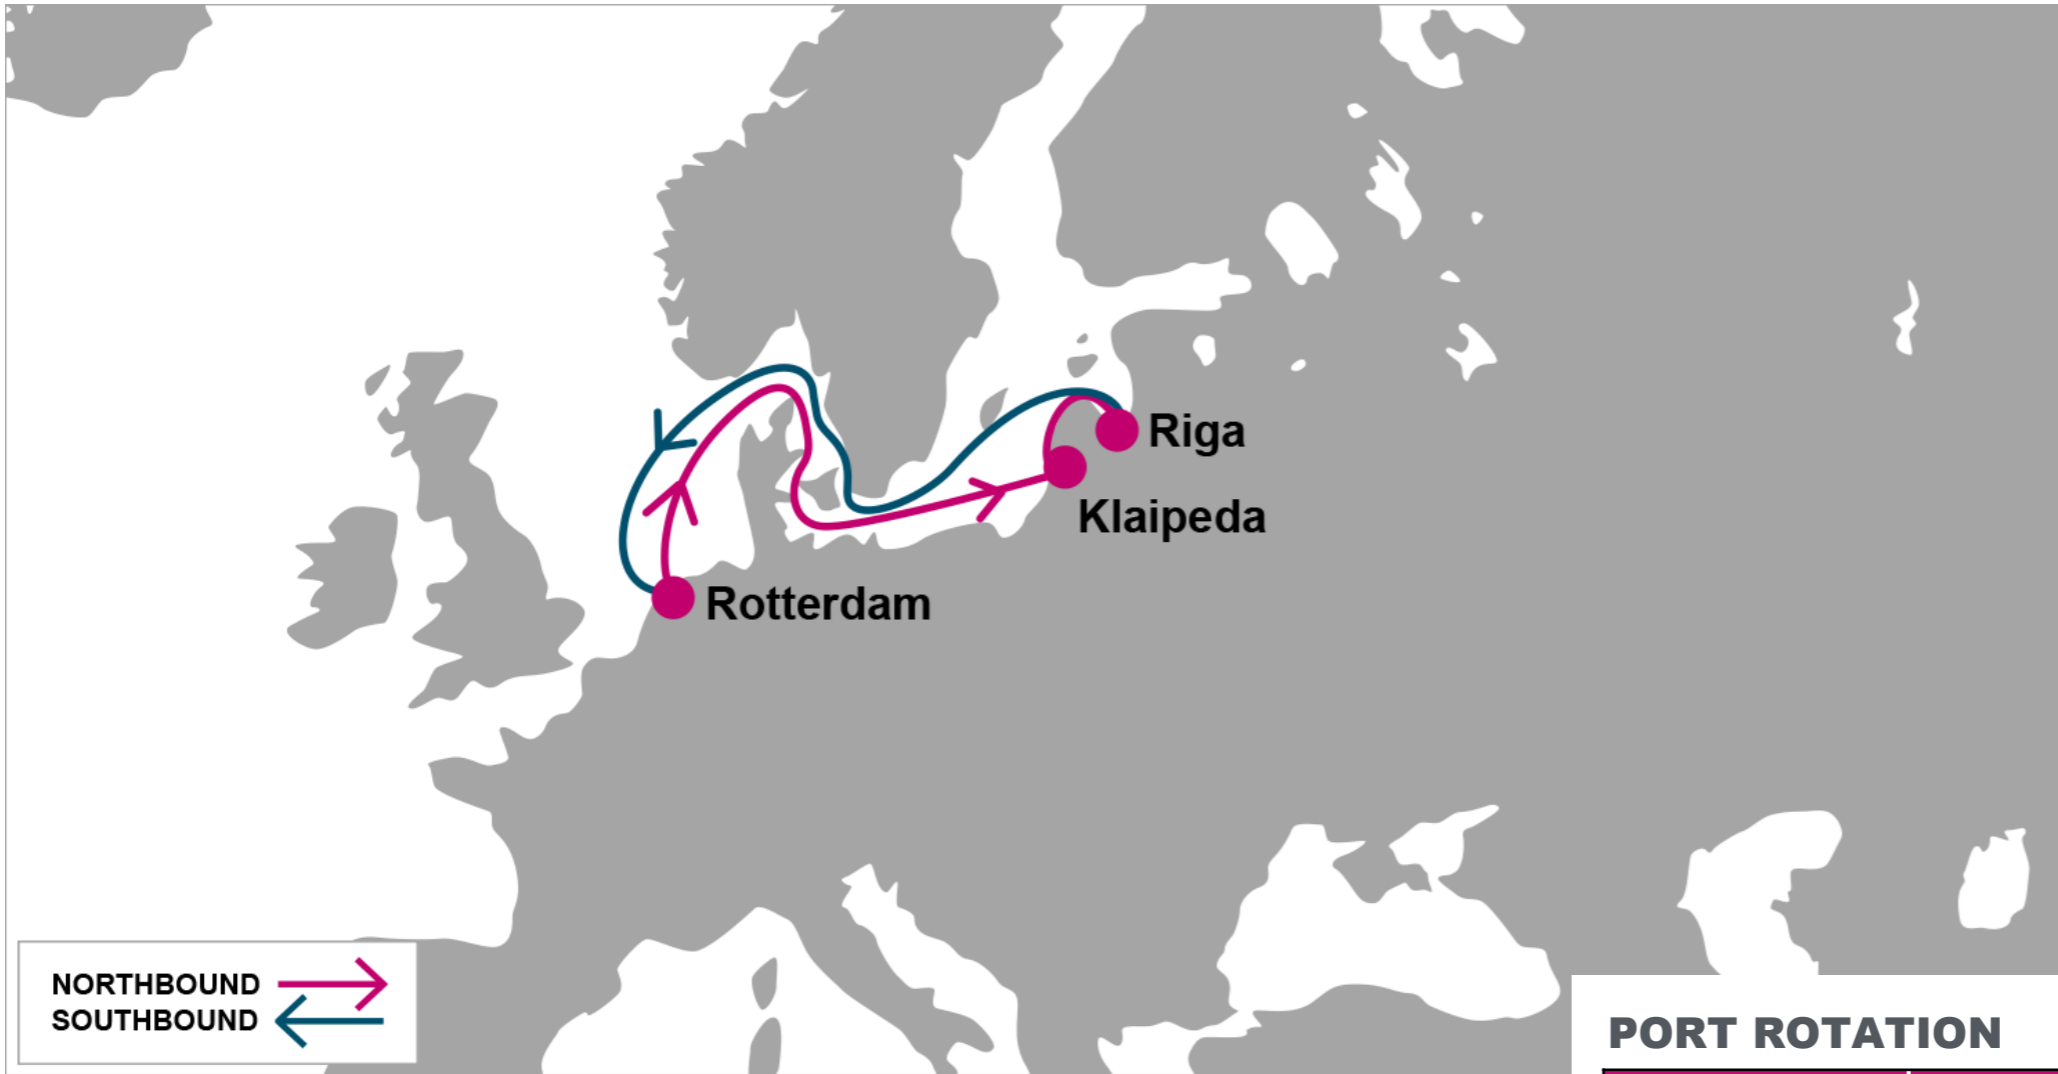

For more information, please click [here](#)

N/B	KLJ	RIX	S/B	RTM¹	RTM²
RTM¹	7	9	RIX	5	8
RTM²	5	7	KLJ	3	6

PORT ROTATION

(Terminals are subject to change)

ORIGIN	ETA/ETD	TERMINAL
Rotterdam¹	FRI/SAT	ECT Delta Terminal
Rotterdam²	MON/MON	Rotterdam World Gateway (RWG)
Klaipeda	SAT/SUN	Klaipedos Konteineriu Terminals
Riga	MON/TUE	Sia Rigas Universalais Terminals (RUT)
Rotterdam¹	FRI/SAT	ECT Delta Terminal
Turnaround days: 14		

KEY TRANSIT TABLE - UNLOCODE PORT NAME & COUNTRY NAME

RTM: Rotterdam, Netherland | **RIX:** Riga, Latvia | **KLJ:** Klaipeda, Lithuania

NOTE: Transit times and port rotation are as of now and subject to change