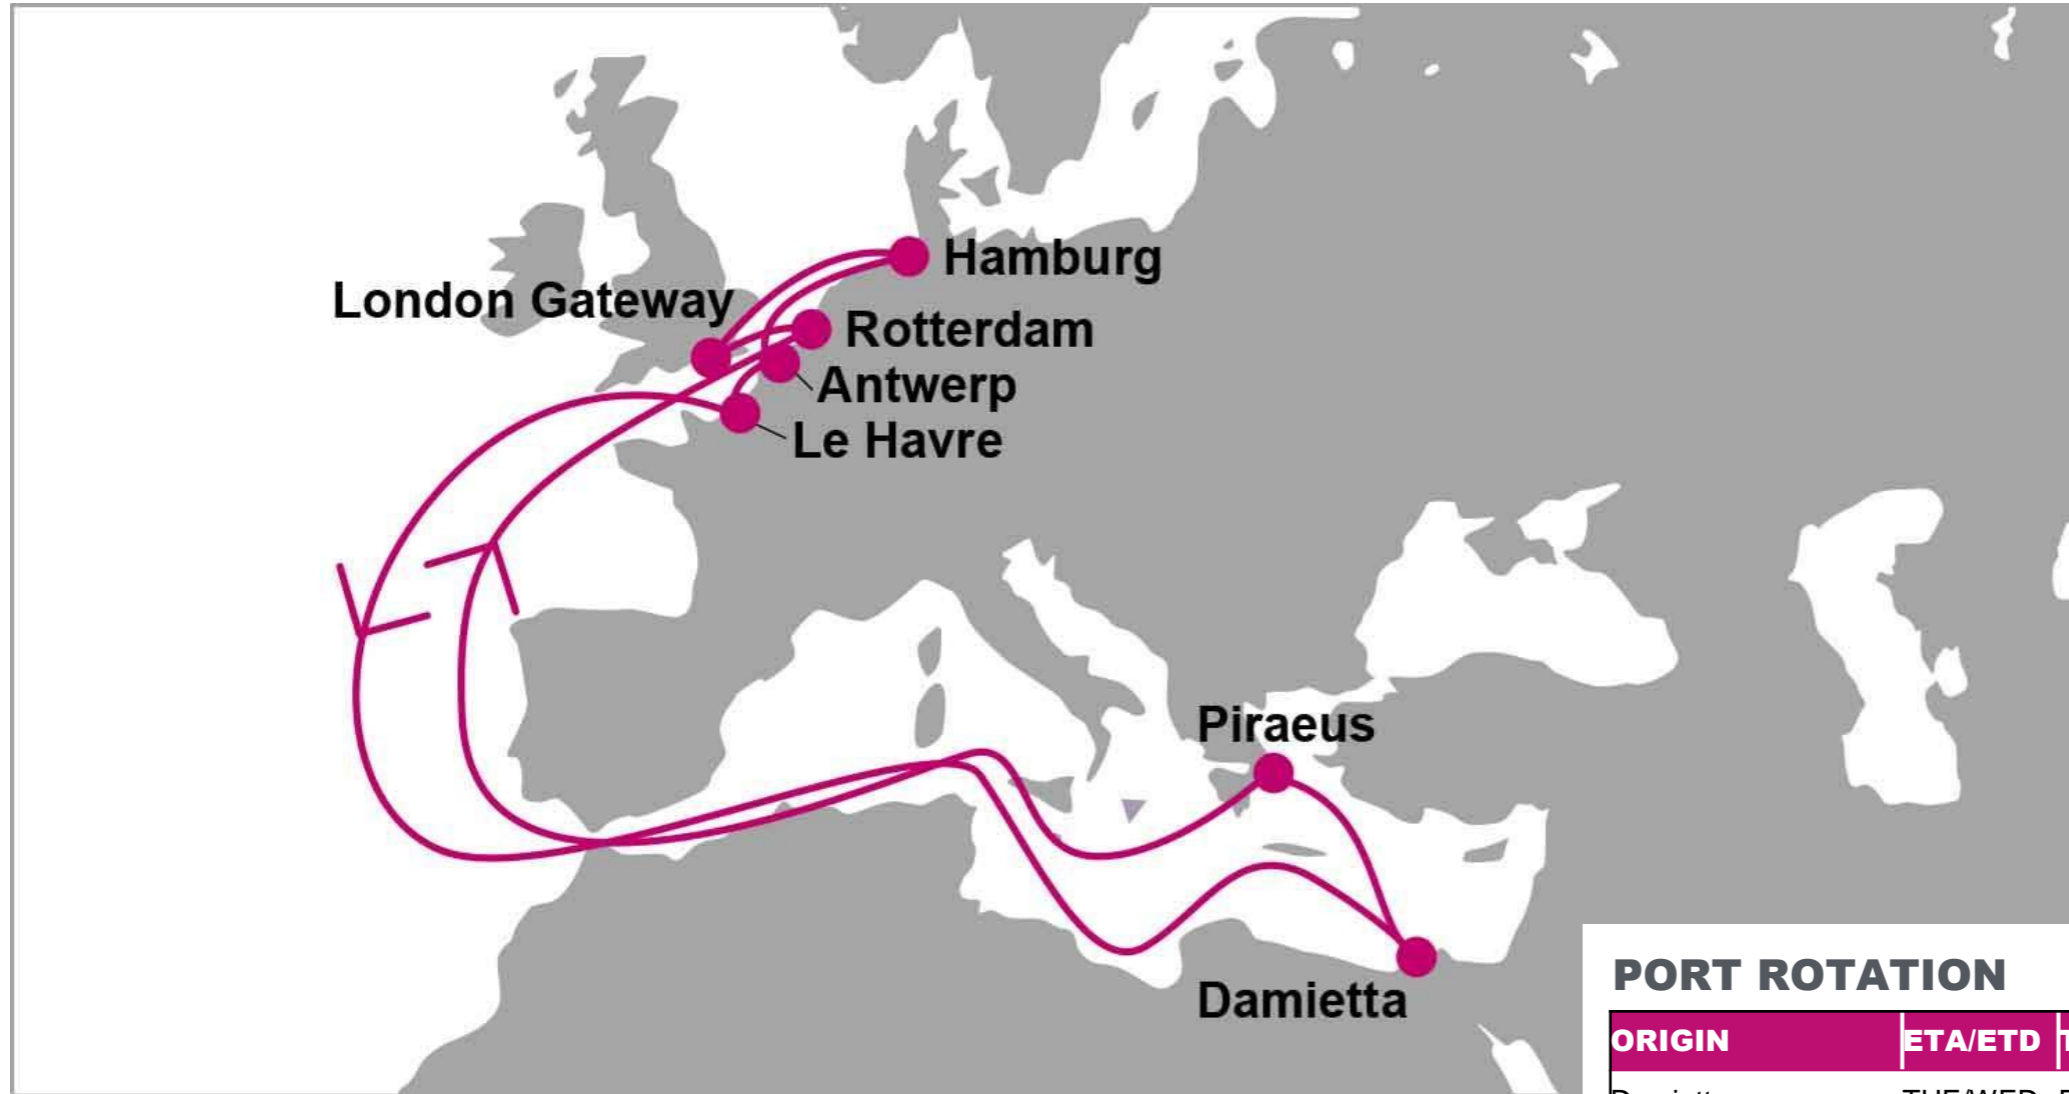

For more information, please click [here](#)

FM/TO	PIR	RTM	LGP	HAM	ANR	LEH	FM/TO	DAM
DAM	2	10	11	13	16	18	RTM	18
PIR		7	8	10	13	15	LGP	17
							HAM	15
							ANR	12
							LEH	11

PORT ROTATION

(Terminals are subject to change)

ORIGIN	ETA/ETD	TERMINAL
Damietta	TUE/WED	Damietta Container Terminal
Piraeus	FRI/SAT	Piraeus Container Terminal (PCT)
Rotterdam	SAT/SUN	ECT Delta Terminal
London Gateway	SUN/MON	DP World London Gateway Port
Hamburg	TUE/WED	Container Terminal Tollerort (CTT)
Antwerp	FRI/SAT	PSA Antwerp Gateway
Le Havre	SUN/SUN	North Terminals - Quais de l'Atlantique (CNMP)
Damietta	WED/THU	Damietta Container Terminal

KEY TRANSIT TABLE - UNLOCODE PORT NAME & COUNTRY NAME

DAM: Damietta, Egypt | **PIR:** Piraeus, Greece | **RTM:** Rotterdam, Netherlands | **LGP:** London Gateway, UK | **HAM:** Hamburg, Germany | **ANR:** Antwerp, Belgium | **LEH:** Le Havre, France |

NOTE: Transit times and port rotation are as of now and subject to change