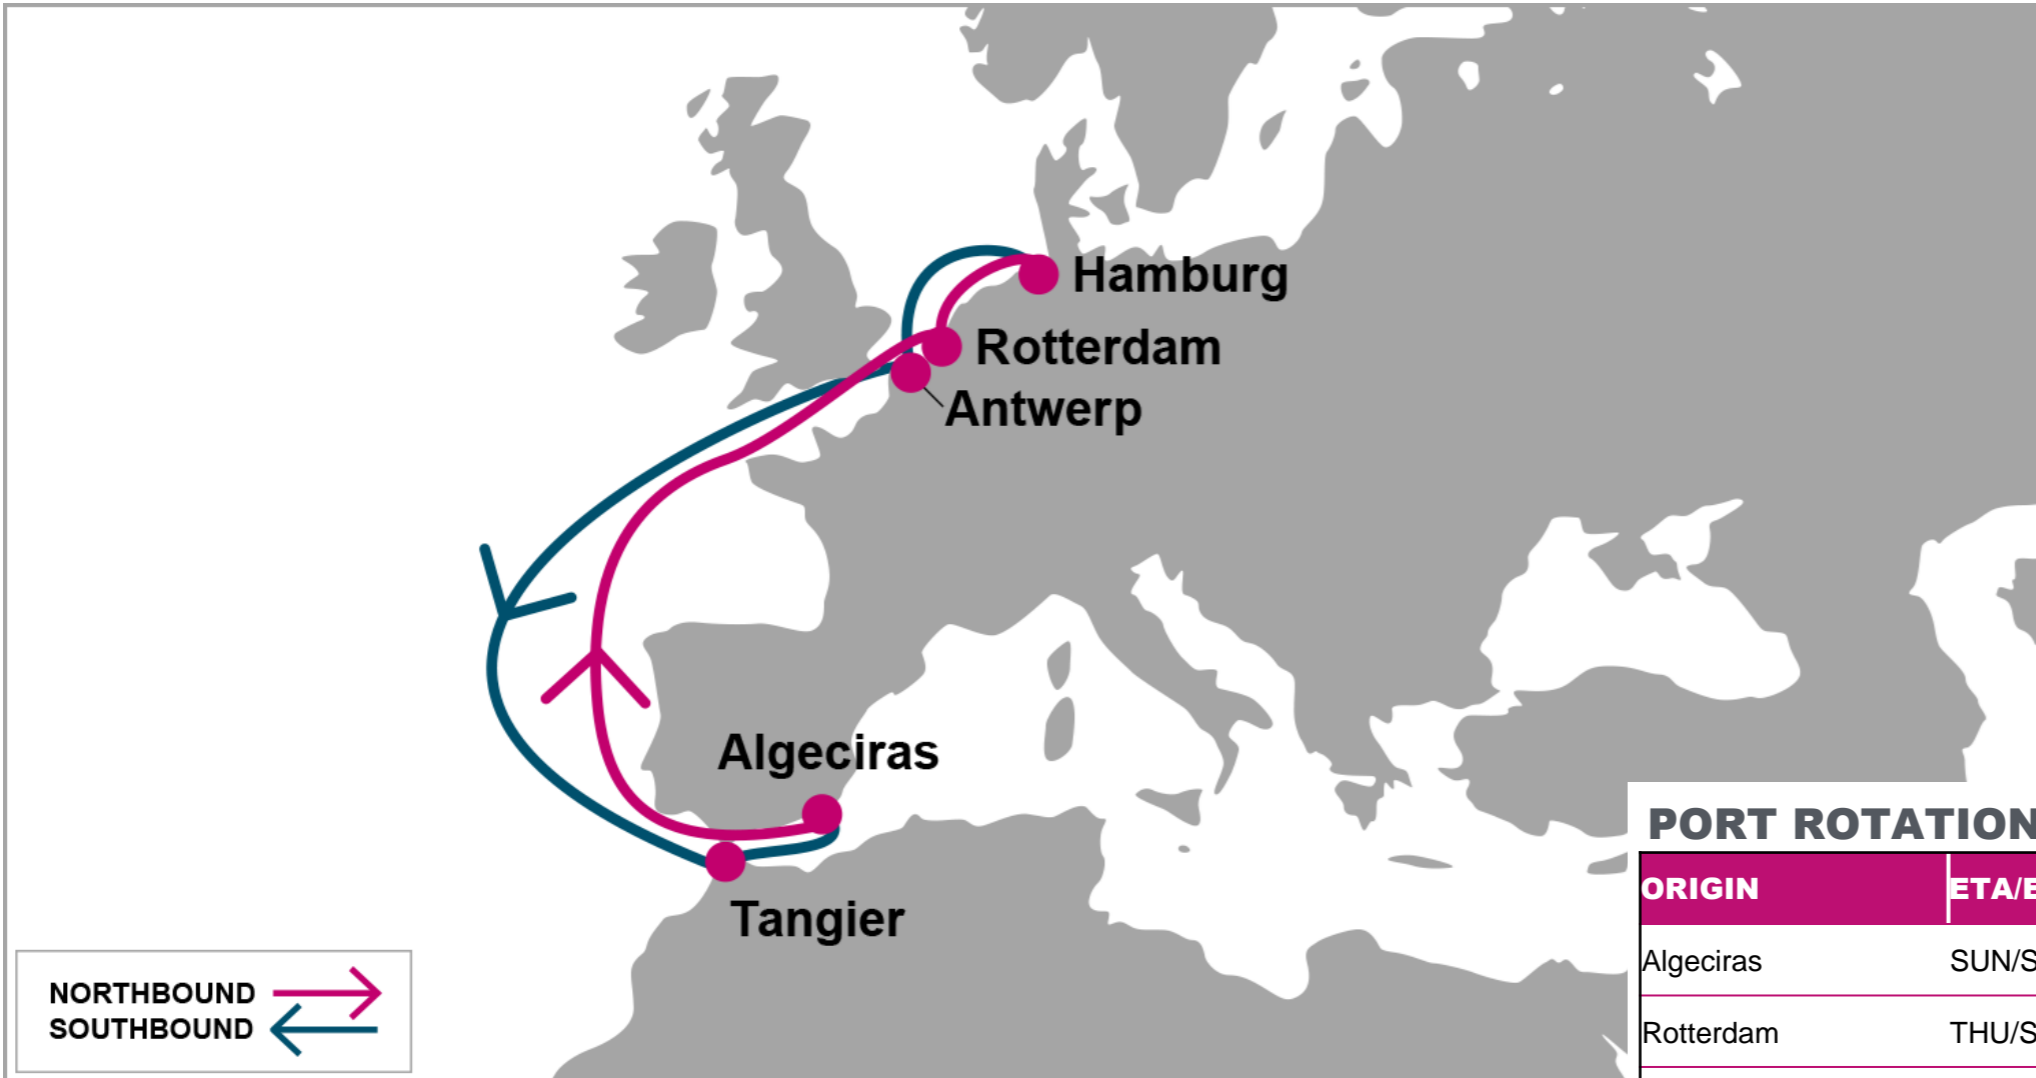

For more information, please click [here](#)

PORT ROTATION (Terminals are tentative and subject to change)

ORIGIN	ETA/ETD	TERMINAL
Algeciras	SUN/SUN	Total Terminal International Algeciras
Rotterdam	THU/SUN	Rotterdam World Gateway(RWG)
Hamburg	MON/THU	HHLA Container Terminal Burchardkai (CTB)
Antwerp	SAT/MON	PSA Antwerp 913
Tangier	FRI/SAT	Tangier Alliance Terminal

N/B	RTM	HAM	ANR	S/B	TNG
ALG	4	8	13	RTM	12
				HAM	8
				ANR	4

KEY TRANSIT TABLE - UNLOCODE PORT NAME & COUNTRY NAME

ALG: Algeciras, Spain | **RTM:** Rotterdam, Netherland | **HAM:** Hamburg, Germany | **ANR:** Antwerp, Belgium | **TNG:** Tangier, Morocco

NOTE: Transit times and port rotation are tentative as of now and subject to change