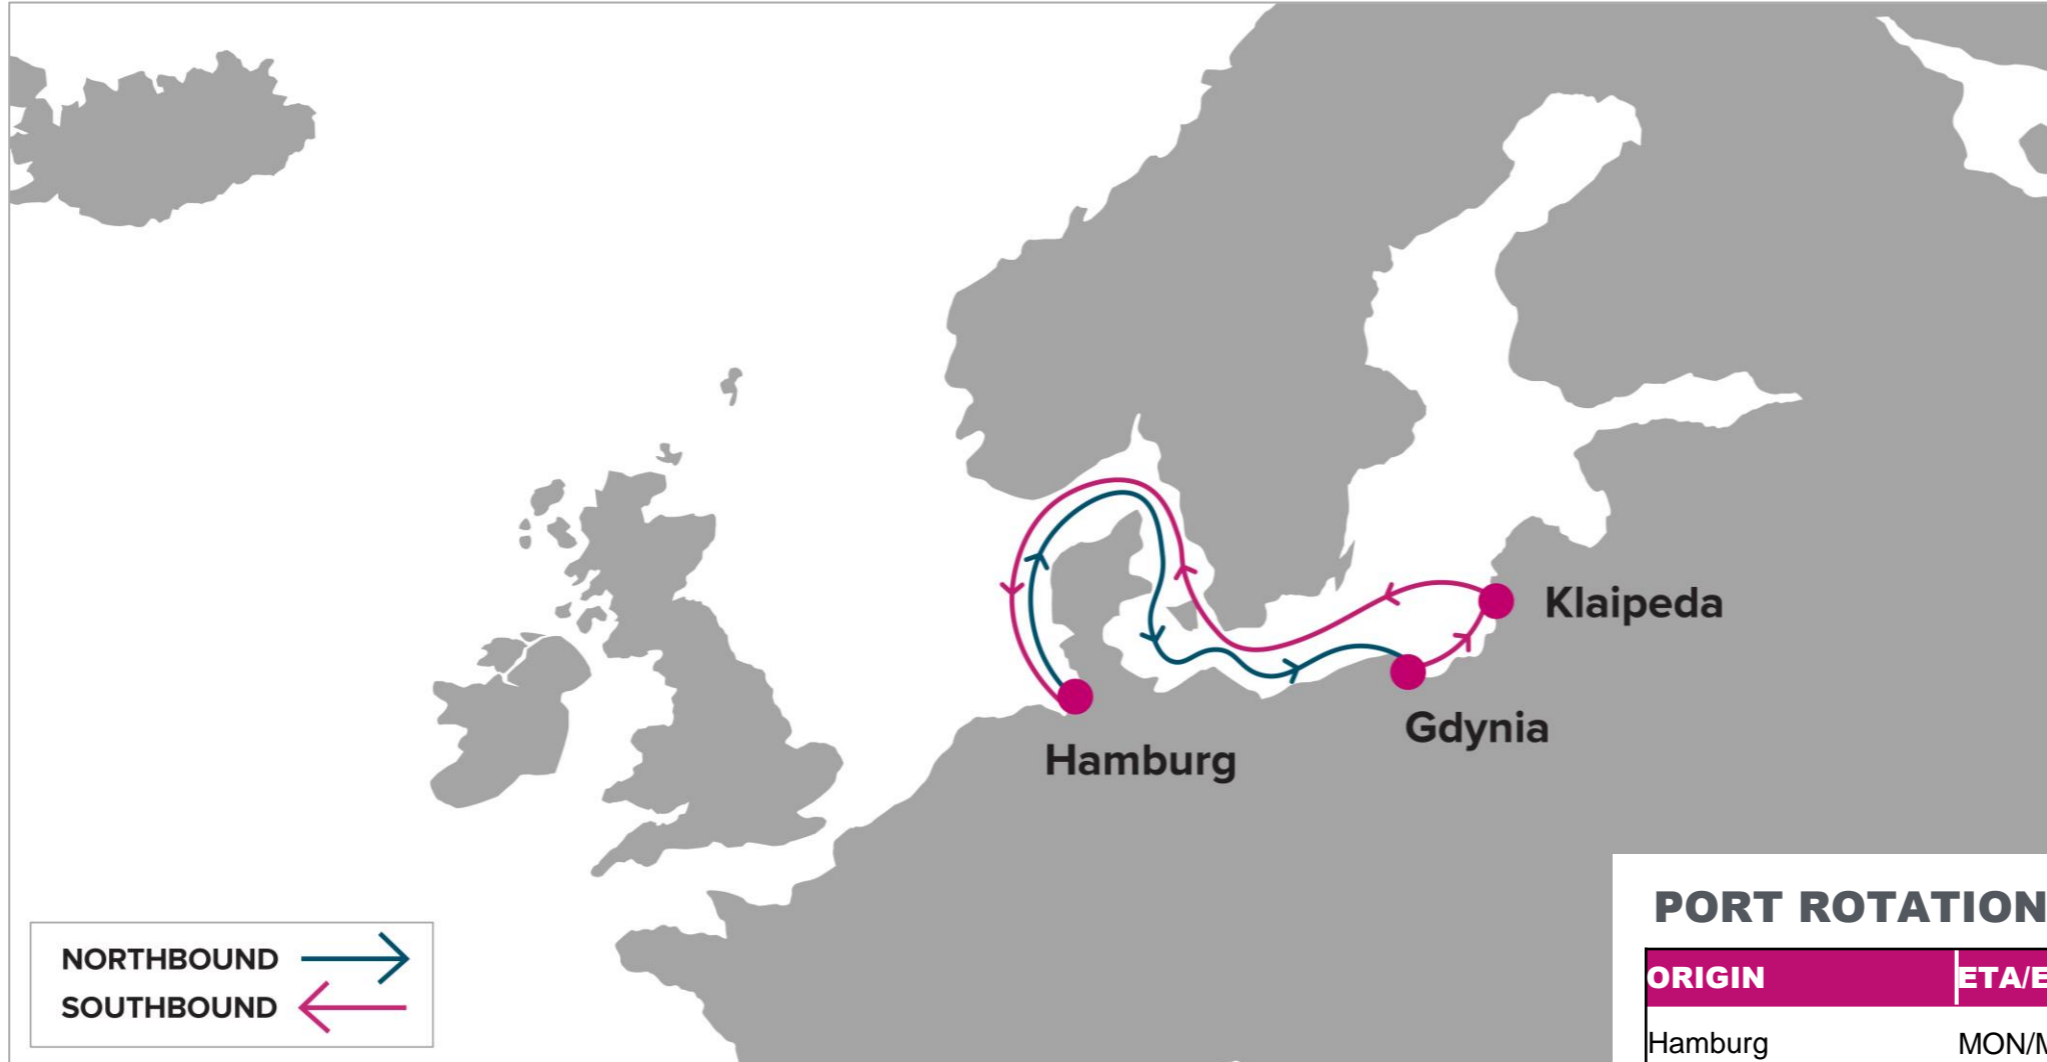

For more information, please click [here](#)

N/B	GDY	KLJ	S/B	HAM
HAM	3	4	GDY	3
HAM	2	3	KLJ	2
HAM	2	3		

PORT ROTATION

(Terminals are tentative and subject to change)

ORIGIN	ETA/ETD	TERMINAL
Hamburg	MON/MON	CTT (HHLA Container Terminal Tollerort)
Hamburg	MON/TUE	CTA (Container Terminal Altenwerder)
Hamburg	TUE/TUE	CTB (HHLA Container Terminal Buchardka)
Gdynia	THU/FRI	Gdynia BCT - Baltic Container Terminal
Klaipeda	FRI/SAT	Klaipedos Konteineriu Terminals
Hamburg	MON/MON	CTT (HHLA Container Terminal Tollerort)
Turnaround days: 7 DAYS		

KEY TRANSIT TABLE - UNLOCODE PORT NAME & COUNTRY NAME

HAM: Hamburg, Germany | GDY: Gdynia, Poland | KLJ: Klaipeda, Lithuania

NOTE: Transit times and port rotation are tentative as of now and subject to change