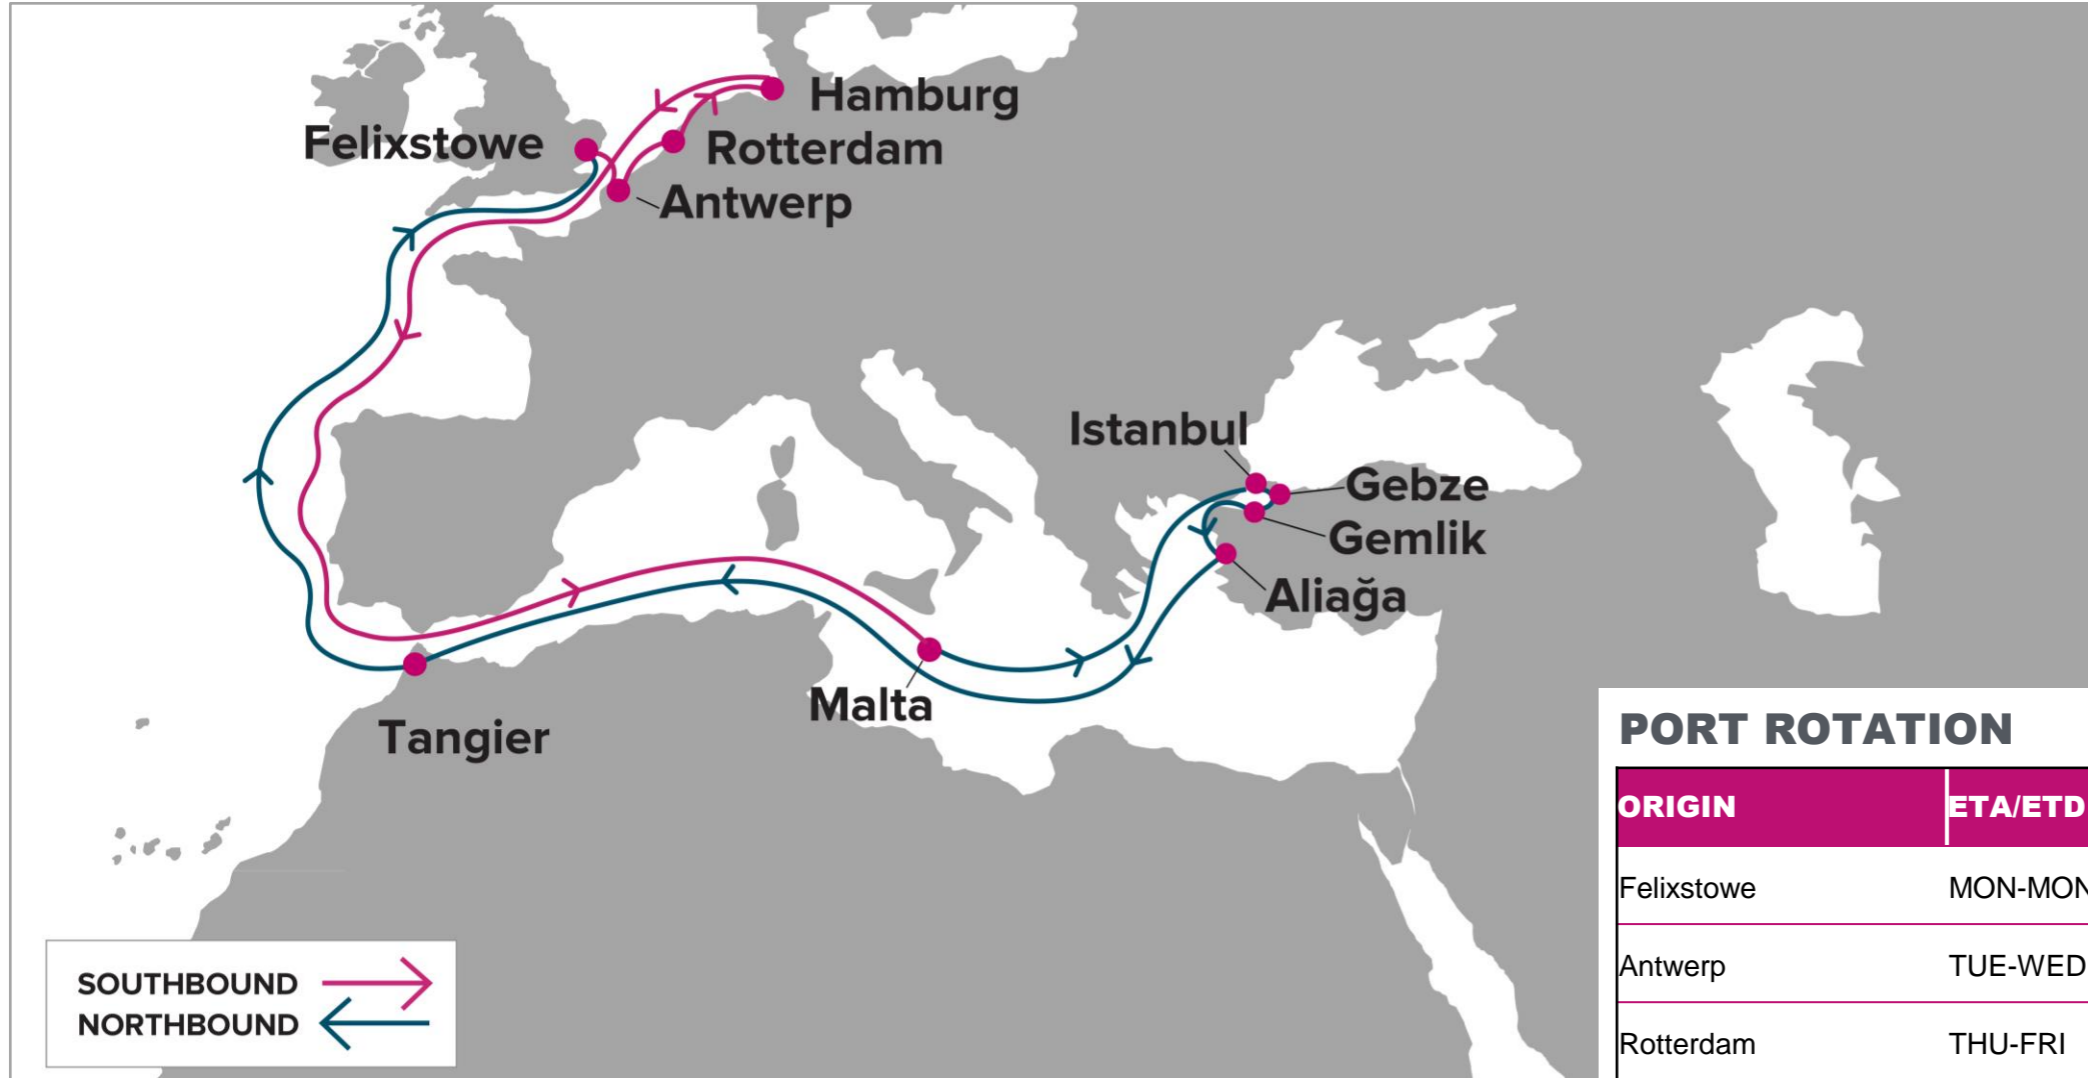

For more information, please click [here](#)

PORT ROTATION

(Terminals are subject to change)

ORIGIN	ETA/ETD	TERMINAL
Felixstowe	MON-MON	Felixstowe - Port of Felixstowe
Antwerp	TUE-WED	Antwerp Container Terminal 730
Rotterdam	THU-FRI	ECT Delta Terminal
Hamburg	SUN-MON	Hamburg Eurogate Terminal
Malta	THU-FRI	Malta Freeport Terminal
Istanbul	TUE-WED	Mardas Marmara Deniz Isletmecilgi
Gebze	THU-FRI	Yilport Gebze Terminal
Gemlik	FRI-FRI	Gemport Gemlik Liman Depolama Isletmeleri A.S
Aliaga	MON-TUE	Tcegecontainer Terminal Management INC.
Tangier	MON-MON	Eurogate Tangier S.A
Felixstowe	MON-MON	Felixstowe - Port of Felixstowe

Turnaround days: 42 DAYS

S/B	MAR	IST	GEB	GEM	ALI	TNG	N/B	FXT	ANR	RTM	HAM	MAR
FXT	17	22	24	25	28	35	IST	19	20	22	25	36
ANR	15	20	22	23	26	33	GEB	17	18	20	23	34
RTM	13	18	20	21	24	31	GEM	17	18	20	23	34
HAM	10	15	17	18	21	28	ALI	13	14	16	19	30
MAR		4	6	7	10	17	TNG	7	8	10	13	24

KEY TRANSIT TABLE - UNLOCODE PORT NAME & COUNTRY NAME

FXT: Felixstowe, UK | ANR: Antwerp, Belgium | RTM: Rotterdam, Netherland | HAM: Hamburg, Germany | MAR: Malta, Malta | IST: Istanbul, Türkiye | GEB: Gebze, Türkiye | GEM: Gemlik, Türkiye | ALI: Aliaga, Türkiye | TNG: Tangier, Morocco

NOTE: Transit times and port rotation are as of now and subject to change