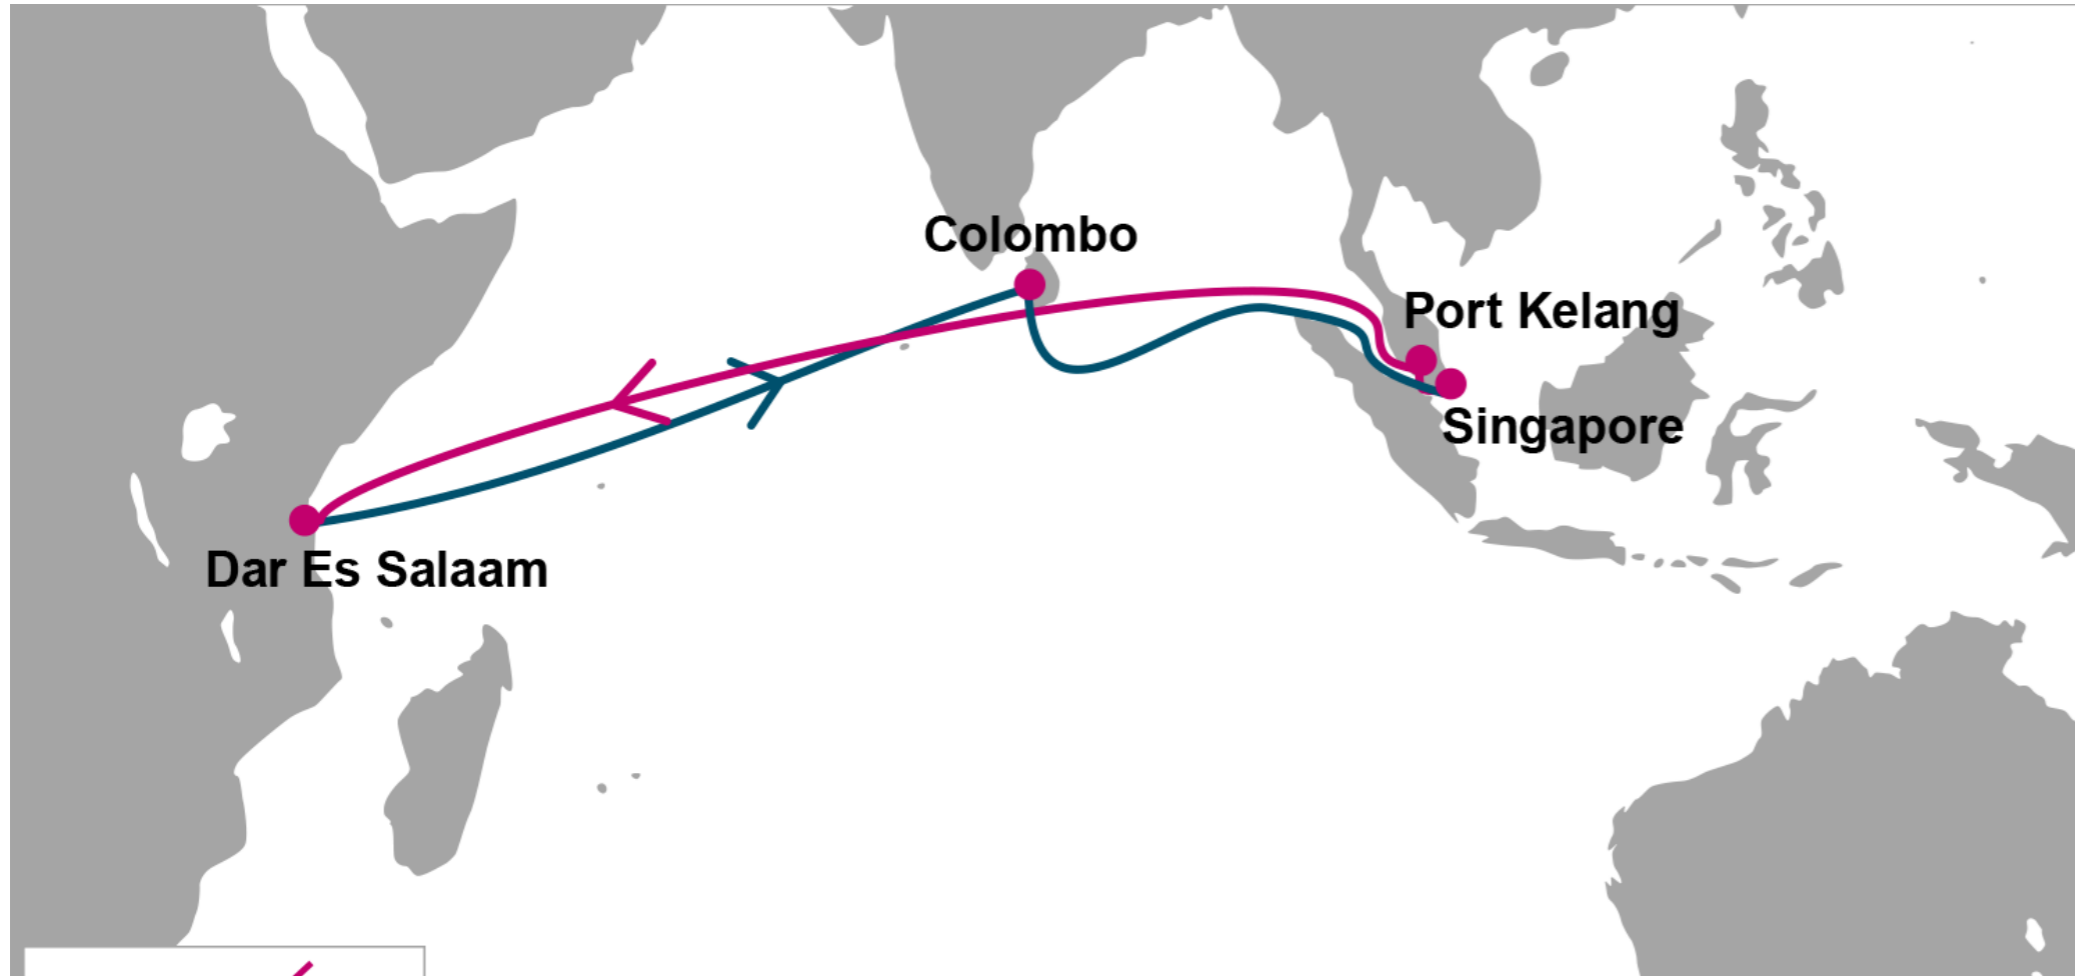

For more information, please click [here](#)

PORT ROTATION

(Terminals are subject to change)

W/B	DAR	E/B	CMB	SIN
SIN	25	DAR	15	21
PKG	22	CMB		6

ORIGIN	ETA/ETD	TERMINAL
Singapore	SAT/SUN	PSA Singapore
Port Kelang	WED/WED	West Port
Dar Es Salaam	THU/SAT	HPH Dar Es Salaam
Colombo	SUN/SUN	Jaya Container Terminal (JCT)
Singapore	SAT/SUN	PSA Singapore

KEY TRANSIT TABLE - UNLOCODE PORT NAME & COUNTRY NAME

SIN: Singapore, Singapore | **CMB:** Colombo, Sri Lanka | **DAR:** Dar Es Salaam, Tanzania | **PKG:** Port Kelang, Malaysia

NOTE: Transit times and port rotation are as of now and subject to change