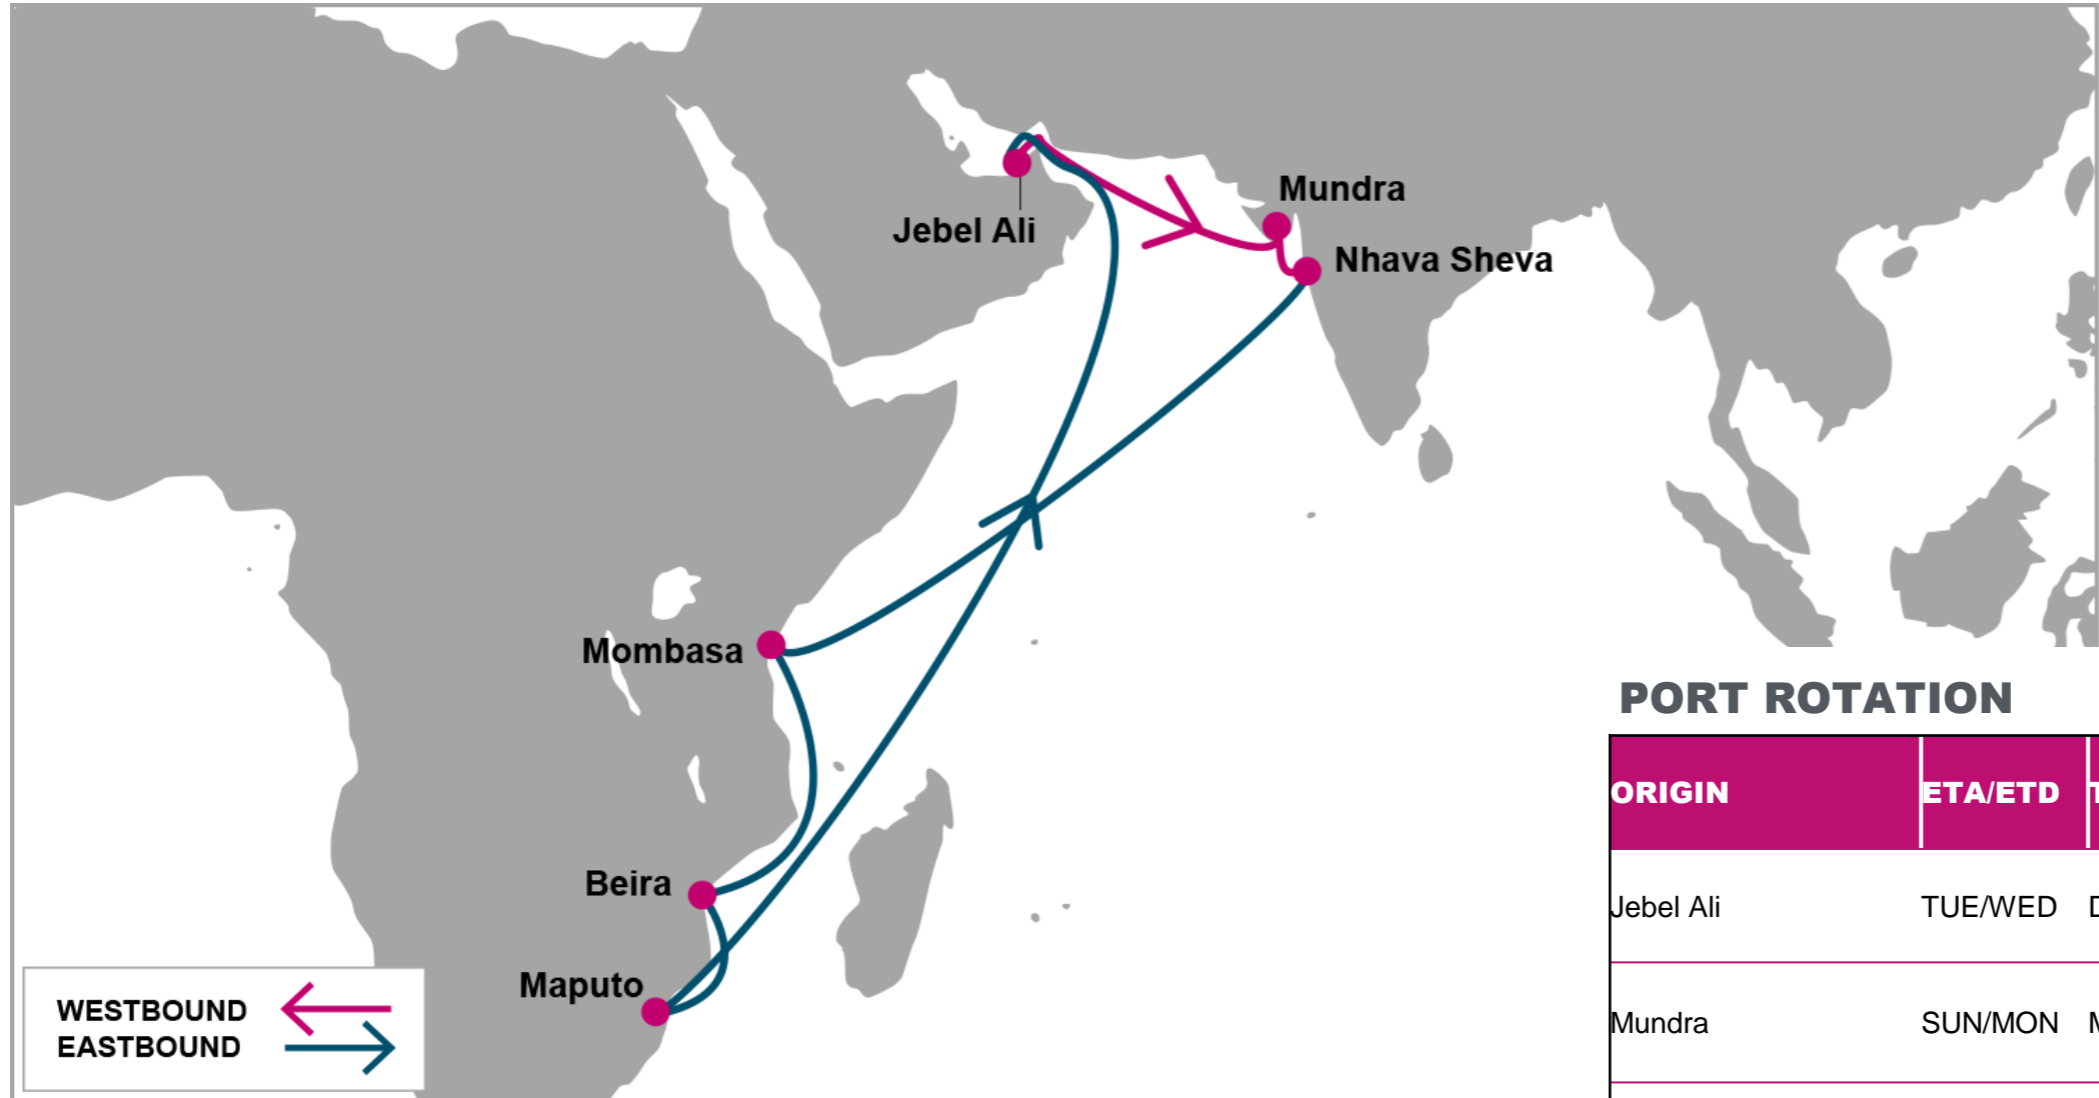

For more information, please click [here](#)

PORT ROTATION

(Terminals are subject to change)

ORIGIN	ETA/ETD	TERMINAL
Jebel Ali	TUE/WED	DP World Jebel Ali (Terminal 3)
Mundra	SUN/MON	Mundra International Container Terminal
Nhava Sheva	TUE/WED	NSICT Terminal
Mombasa	WED/THU	Kenya Ports Authority Container Terminal (KPA)
Beira	SUN/MON	Port of Beira
Maputo	WED/THU	DP World Maputo
Jebel Ali	TUE/WED	DP World Jebel Ali (Terminal 3)
Turnaround days: 35		

W/B	MUN	NSA	MBA	BEW	MPM	E/B	BEW	MPM	JEA	MUN	NSA
JEA	4	6	14	18	21	MBA	3	6	19	24	26
MUN		1	10	14	16	BEW		2	15	20	22
NSA			7	11	14	MPM			12	17	19

KEY TRANSIT TABLE - UNLOCODE PORT NAME & COUNTRY NAME

JEA: Jebel Ali, UAE | **MUN:** Mundra, India | **MPM:** Maputo, Mozambique | **MBA:** Mombasa, Kenya | **BEW:** Beira, Mozambique | **NSA:** Nhava Sheva, India

NOTE: Transit times and port rotation are as of now and subject to change