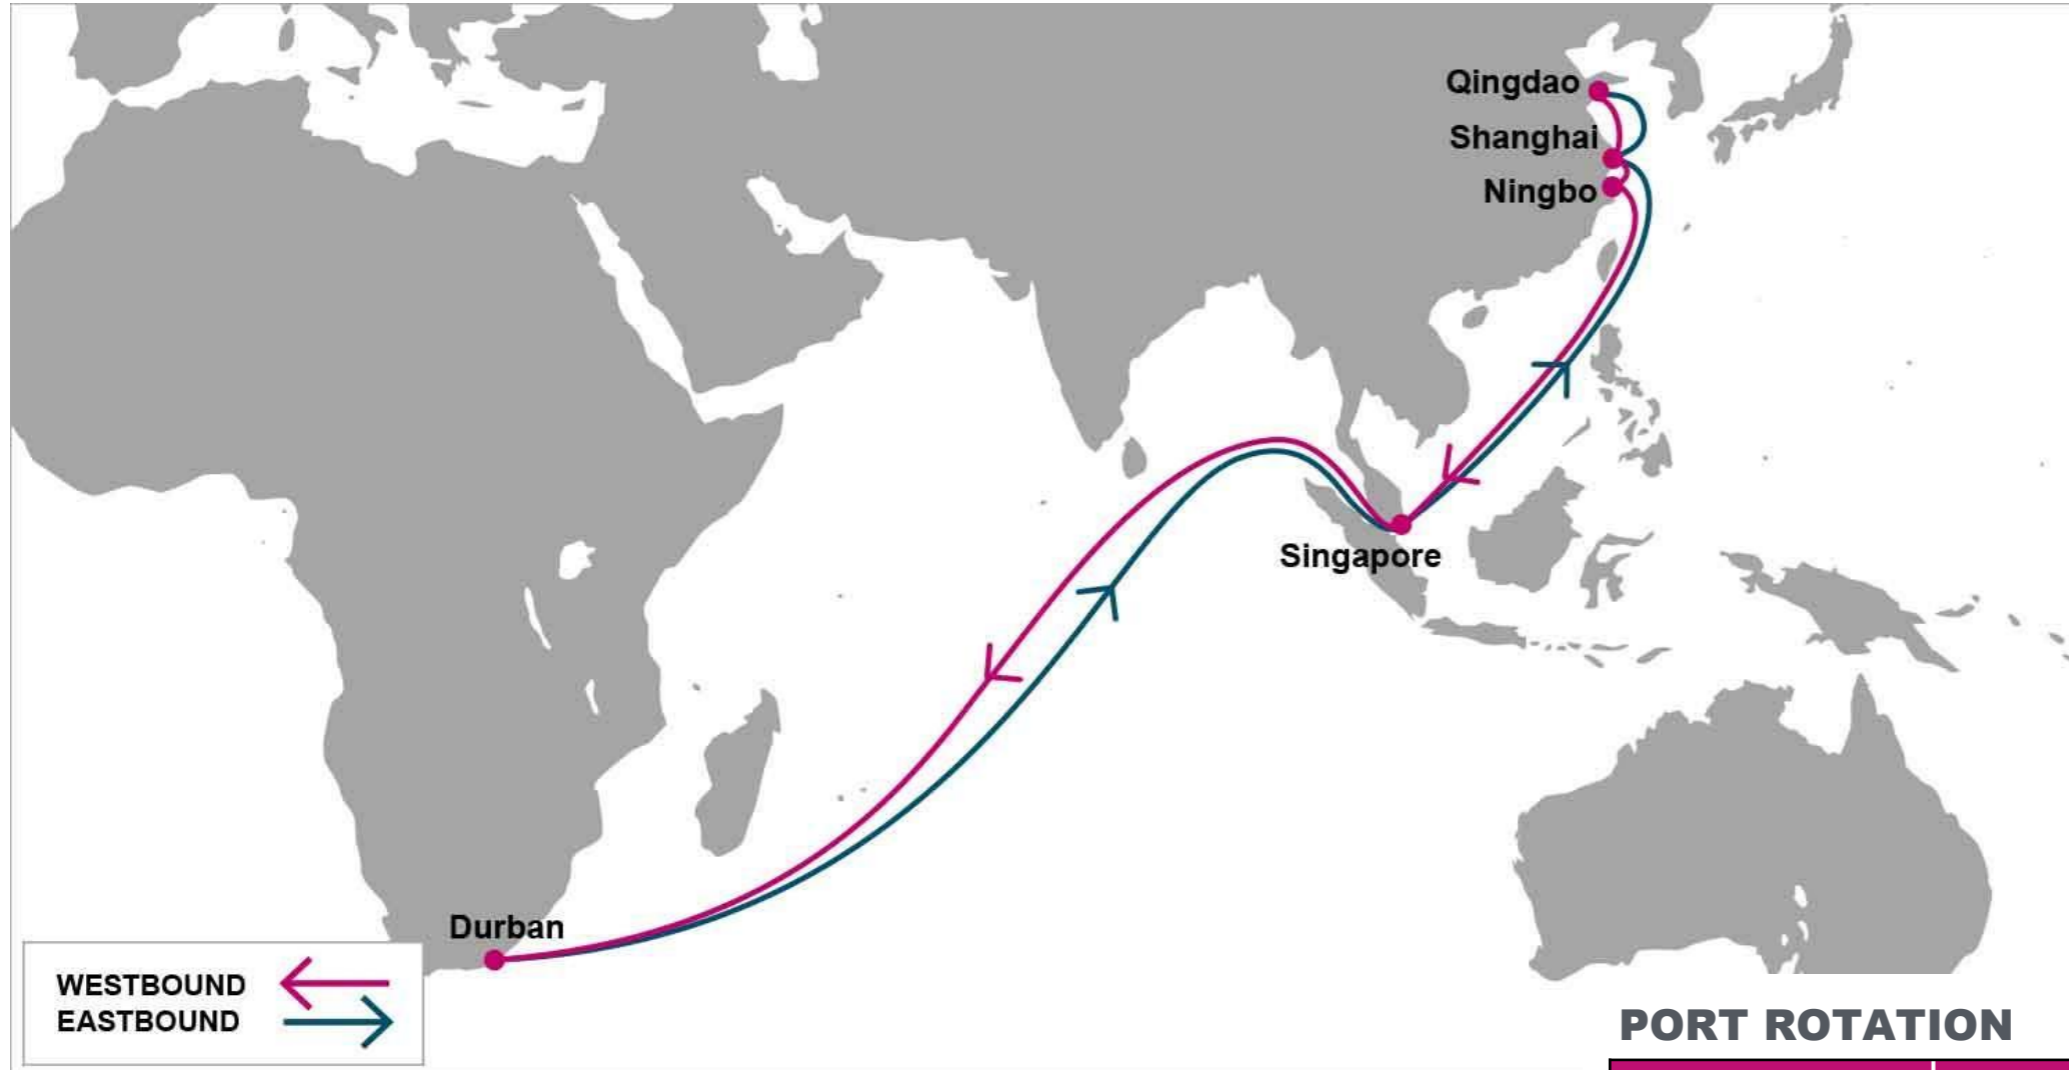

For more information, please click [here](#)

PORT ROTATION

(Terminals are subject to change)

W/B	DUR	E/B	SIN	SHA	TAO	NGB
TAO	26	DUR	15	23	26	30
SHA	22					
NGB	21					
SIN	14					

ORIGIN	ETA/ETD	TERMINAL
Qingdao	TUE/TUE	Qingdao New Qianwan Container Terminal (QQCT)
Shanghai	THU/FRI	SIPG Waigaoqiao Phase V/VI (SMCT)
Ningbo	SAT/SUN	Ningbo Port Group Beilun Third Container Terminal (BLTCT)
Singapore	SAT/SUN	PSA Singapore
Durban	SUN/THU	Durban Container Terminal Pier 2
Singapore	FRI/SAT	PSA Singapore
Shanghai	SAT/SAT	SIPG Waigaoqiao Phase V/VI (SMCT)
Qingdao	TUE/TUE	Qingdao New Qianwan Container Terminal (QQCT)
Turnaround days:		56

KEY TRANSIT TABLE - UNLOCODE PORT NAME & COUNTRY NAME

TAO: Qingdao, China | SHA: Shanghai, China | NGB: Ningbo, China | SIN: Singapore, Singapore | DUR: Durban, South Africa

NOTE: Transit times and port rotation are as of now and subject to change