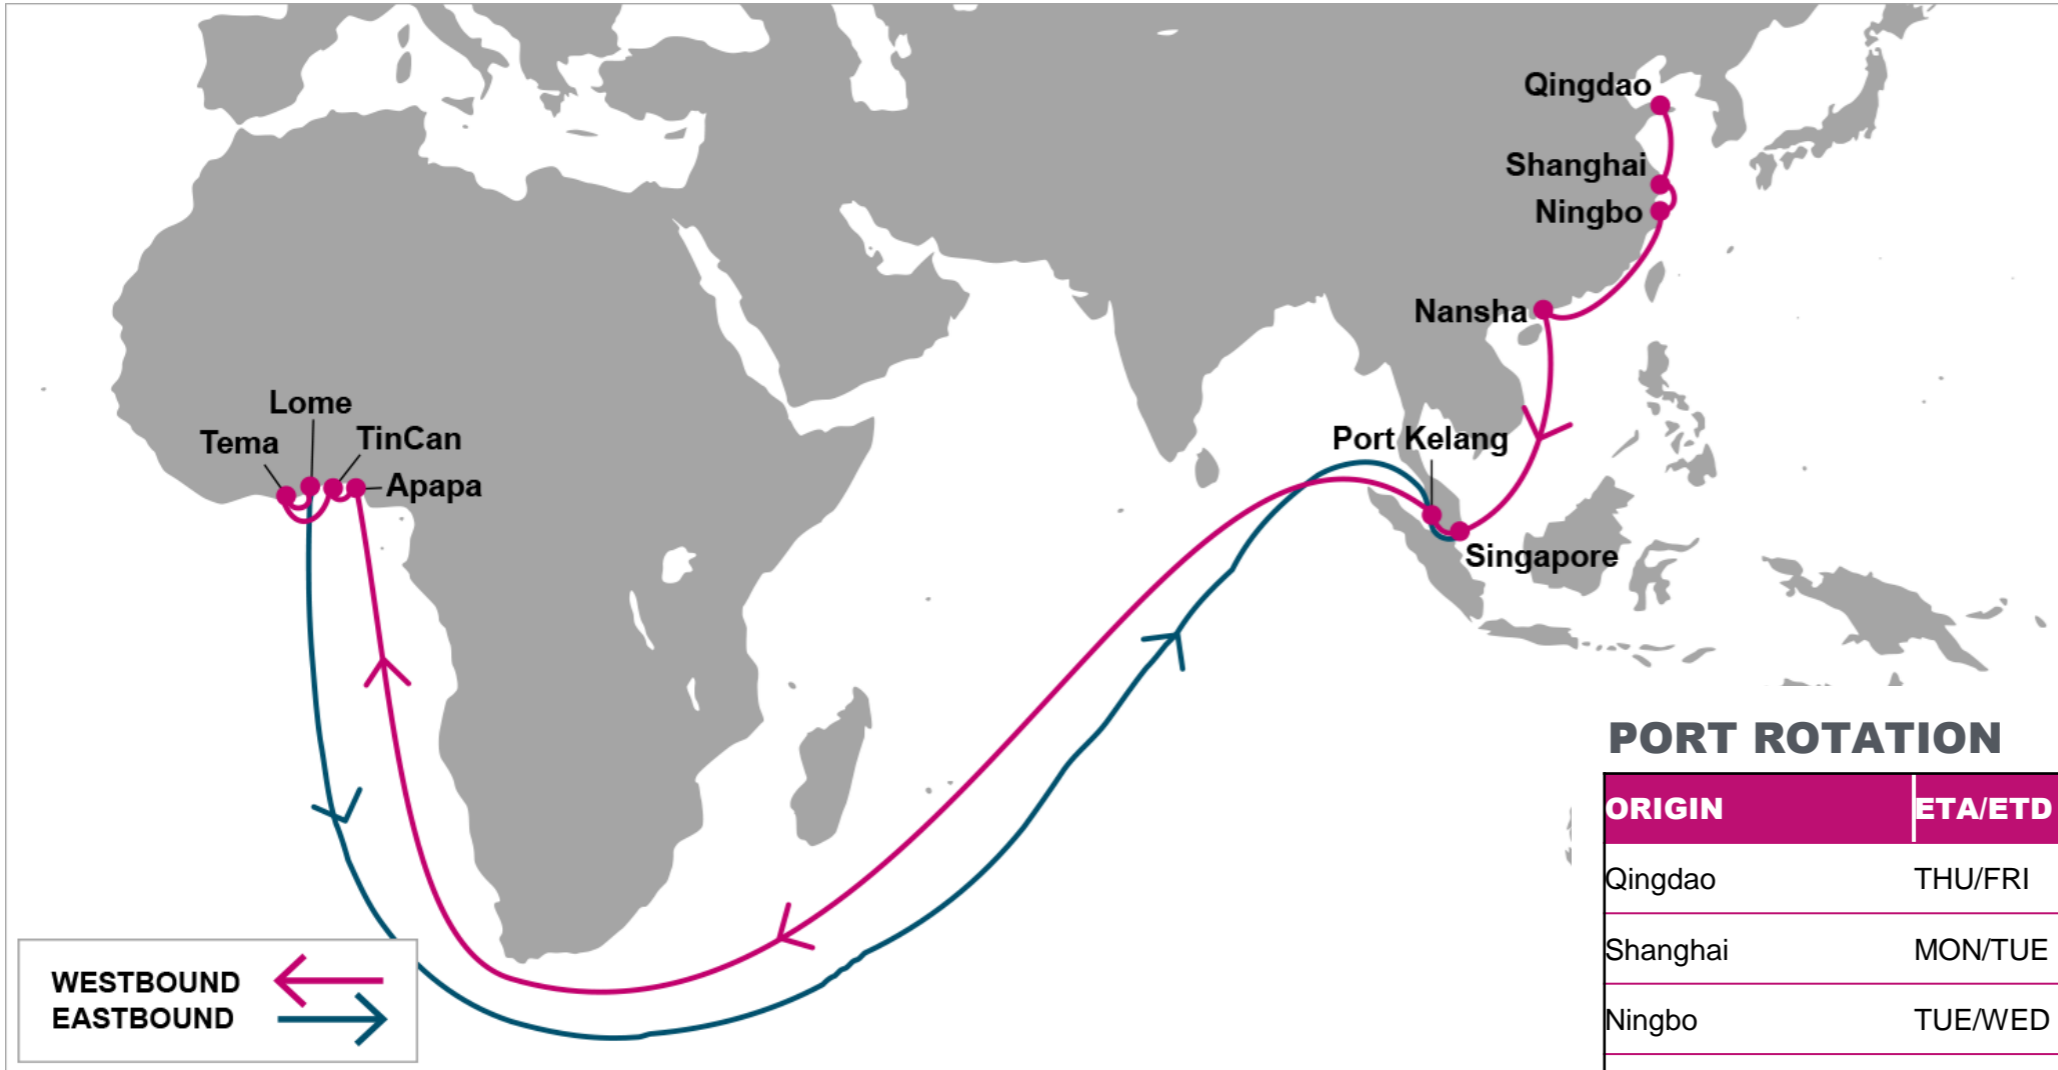

For more information, please click [here](#)

PORT ROTATION

(Terminals are subject to change)

ORIGIN	ETA/ETD	TERMINAL
Qingdao	THU/FRI	Qingdao New Qianwan Container Terminal Co. Ltd
Shanghai	MON/TUE	Shanghai Mingdong Container (WGQ)
Ningbo	TUE/WED	Zhoushan Yongzhou Container Terminal (YZCT)
Nansha	SAT/SAT	Guangzhou South China Oceangate Container Terminal
Singapore	WED/THU	PSA Singapore
Port Kelang	THU/FRI	West Port
Apapa	WED/FRI	Apapa Terminals Apapa Ltd
Tin Can	FRI/MON	Tincan Island Container Terminal
Tema	WED/THU	Meridian Port Services (MPS) – Terminal 3
Lome	FRI/FRI	Togo Container Lome
Port Kelang	MON/TUE	West Port
Singapore	WED/WED	PSA Singapore
Turnaround days: 83		

W/B	APP	TIN	TEM	LFW	E/B	TAO	SHA	NGB	NSA	SIN	PKG
TAO	40	42	47	49	APP	41	45	46	50	54	54
SHA	36	38	43	45	TIN	38	42	43	47	51	51
NGB	35	37	42	44	TEM	35	39	40	44	48	48
NSA	32	34	39	41	LFW	34	38	39	43	47	47
SIN	27	29	34	36							
PKG	26	28	33	35							

KEY TRANSIT TABLE - UNLOCODE PORT NAME & COUNTRY NAME

TAO: Qingdao, China | SHA: Shanghai, China | NGB: Ningbo, China | NSA: Nansha, China | SIN: Singapore, Singapore | PKG: Port Kelang, Malaysia | APP: Apapa, Nigeria | TIN: Tin Can, Nigeria | TEM: Tema, Ghana | LFW: Lome, Togo

NOTE: Transit times and port rotation are as of now and subject to change