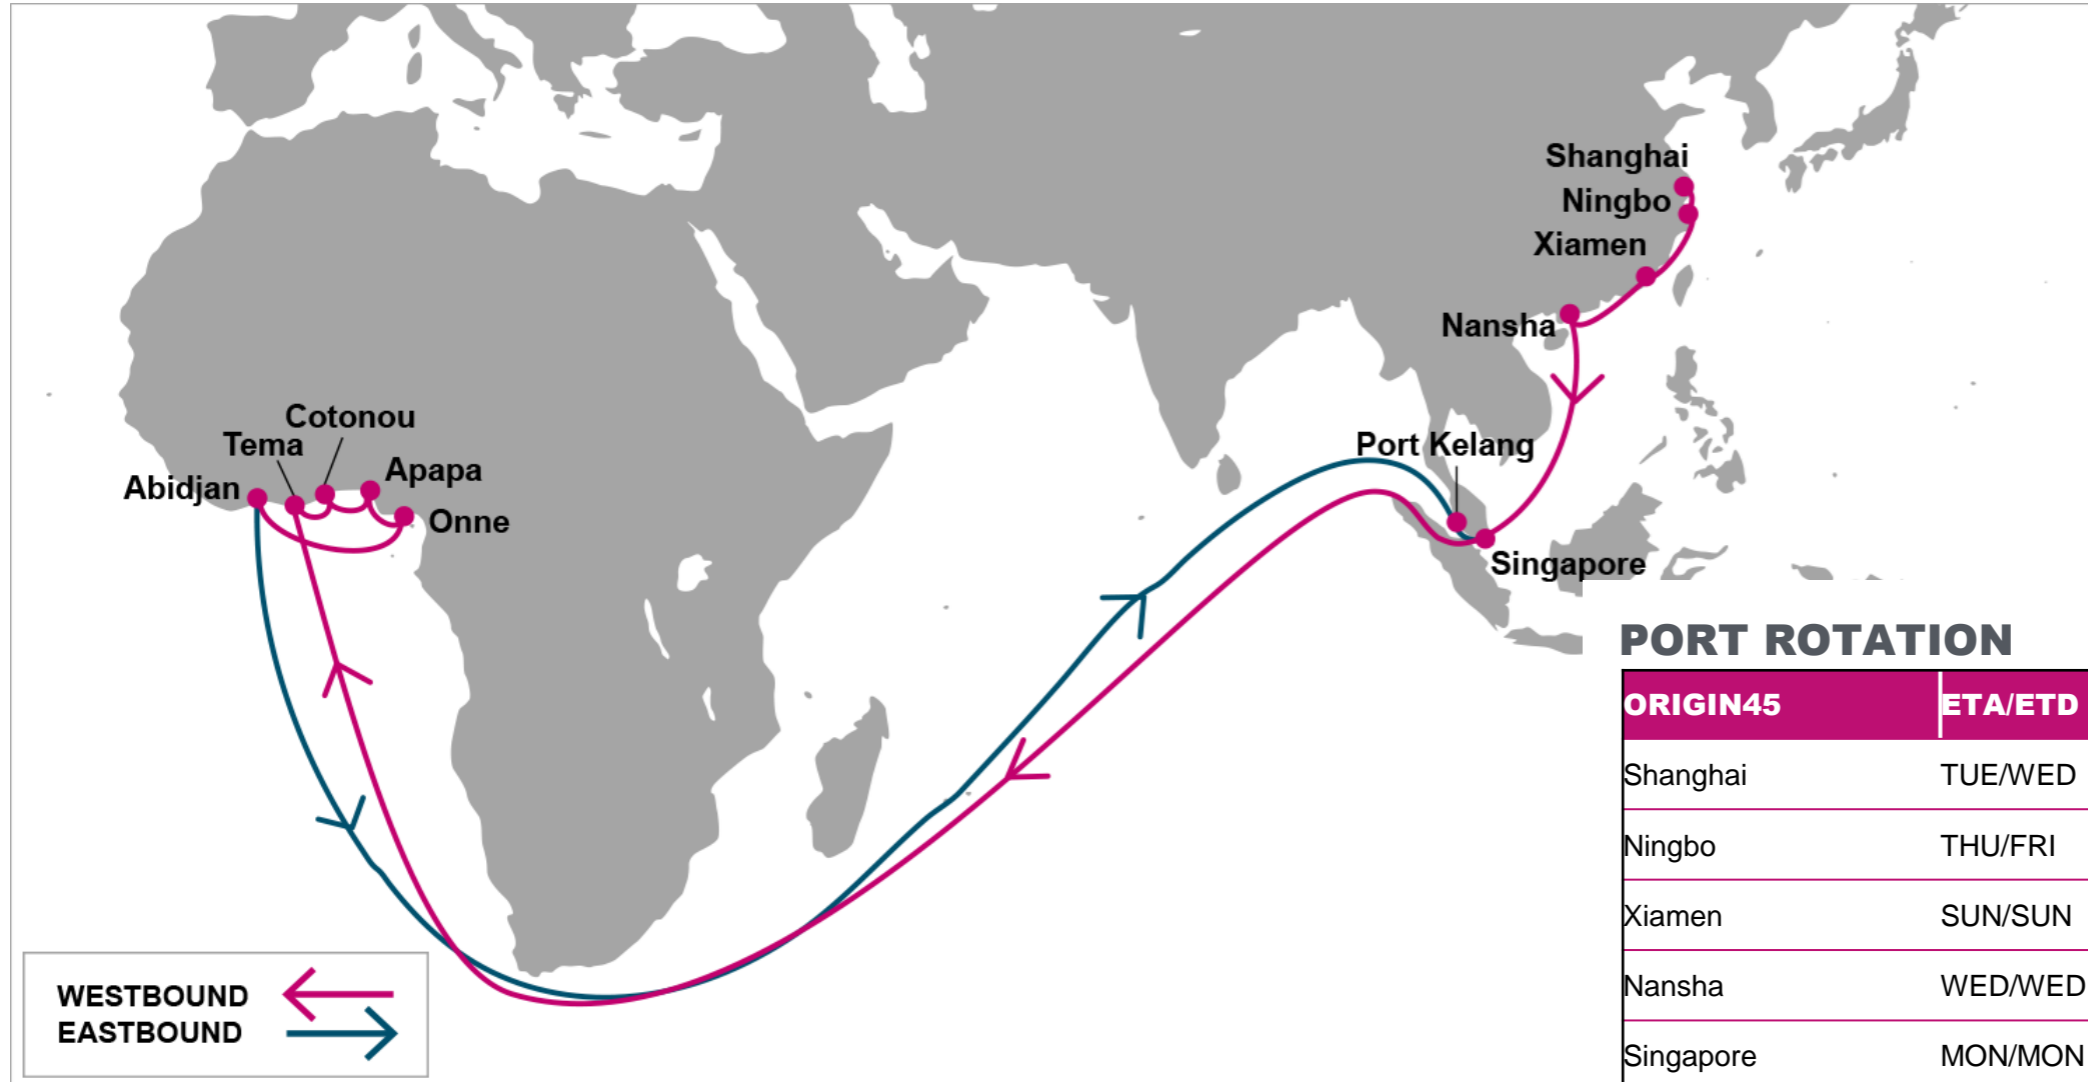

For more information, please click [here](#)

PORT ROTATION

(Terminals are subject to change)

ORIGIN45	ETA/ETD	TERMINAL
Shanghai	TUE/WED	Shanghai WaiGaoQiao Phase V (Mingdong) Terminal
Ningbo	THU/FRI	Zhoushan Yongzhou Container Terminal (YZCT)
Xiamen	SUN/SUN	Xiamen Haitian Container Terminal (XHCT)
Nansha	WED/WED	Guangzhou South China Oceangate Container Terminal
Singapore	MON/MON	PSA Singapore
Tema	SAT/SUN	Meridian Port Services (MPS) – Terminal 3
Cotonou	MON/TUE	Benin Terminal (SMTC)
Apapa	TUE/WED	Apapa Terminals Apapa Ltd
Onne	THU/SAT	WACT
Abidjan	MON/WED	Abidjan Terminal
Port Kelang	SUN/SUN	Westports
Singapore	MON/TUE	PSA Singapore
Turnaround days:		84

W/B	TEM	COO	APA	ONN	ABJ	E/B	PKG	SIN	SHA	NGB	XMN	NSA
SHA	38	40	41	43	47	TEM	36	37	45	47	50	52
NGB	36	38	39	41	45	COO	34	35	43	45	48	50
XMN	34	36	37	39	43	APA	33	34	42	44	47	49
NSA	32	34	35	37	41	ONN	30	31	39	41	44	46
SIN	31	33	34	36	40	ABJ	26	27	35	37	40	42

KEY TRANSIT TABLE - UNLOCODE PORT NAME & COUNTRY NAME

SHA: Shanghai, China | NGB: Ningbo, China | XMN: Xiamen, China | SHK: Shekou, China | NSA: Nansha, China | SIN: Singapore, Singapore | COO: Cotonou, Benin | TEM: Tema, Ghana | LFW: Lome, Togo | ONN: Onne, Nigeria | APP: Apapa, Nigeria | ABJ: Abidjan, Côte d'Ivoire | PKG: Port Kelang, Malaysia

NOTE: Transit times and port rotation are as of now and subject to change