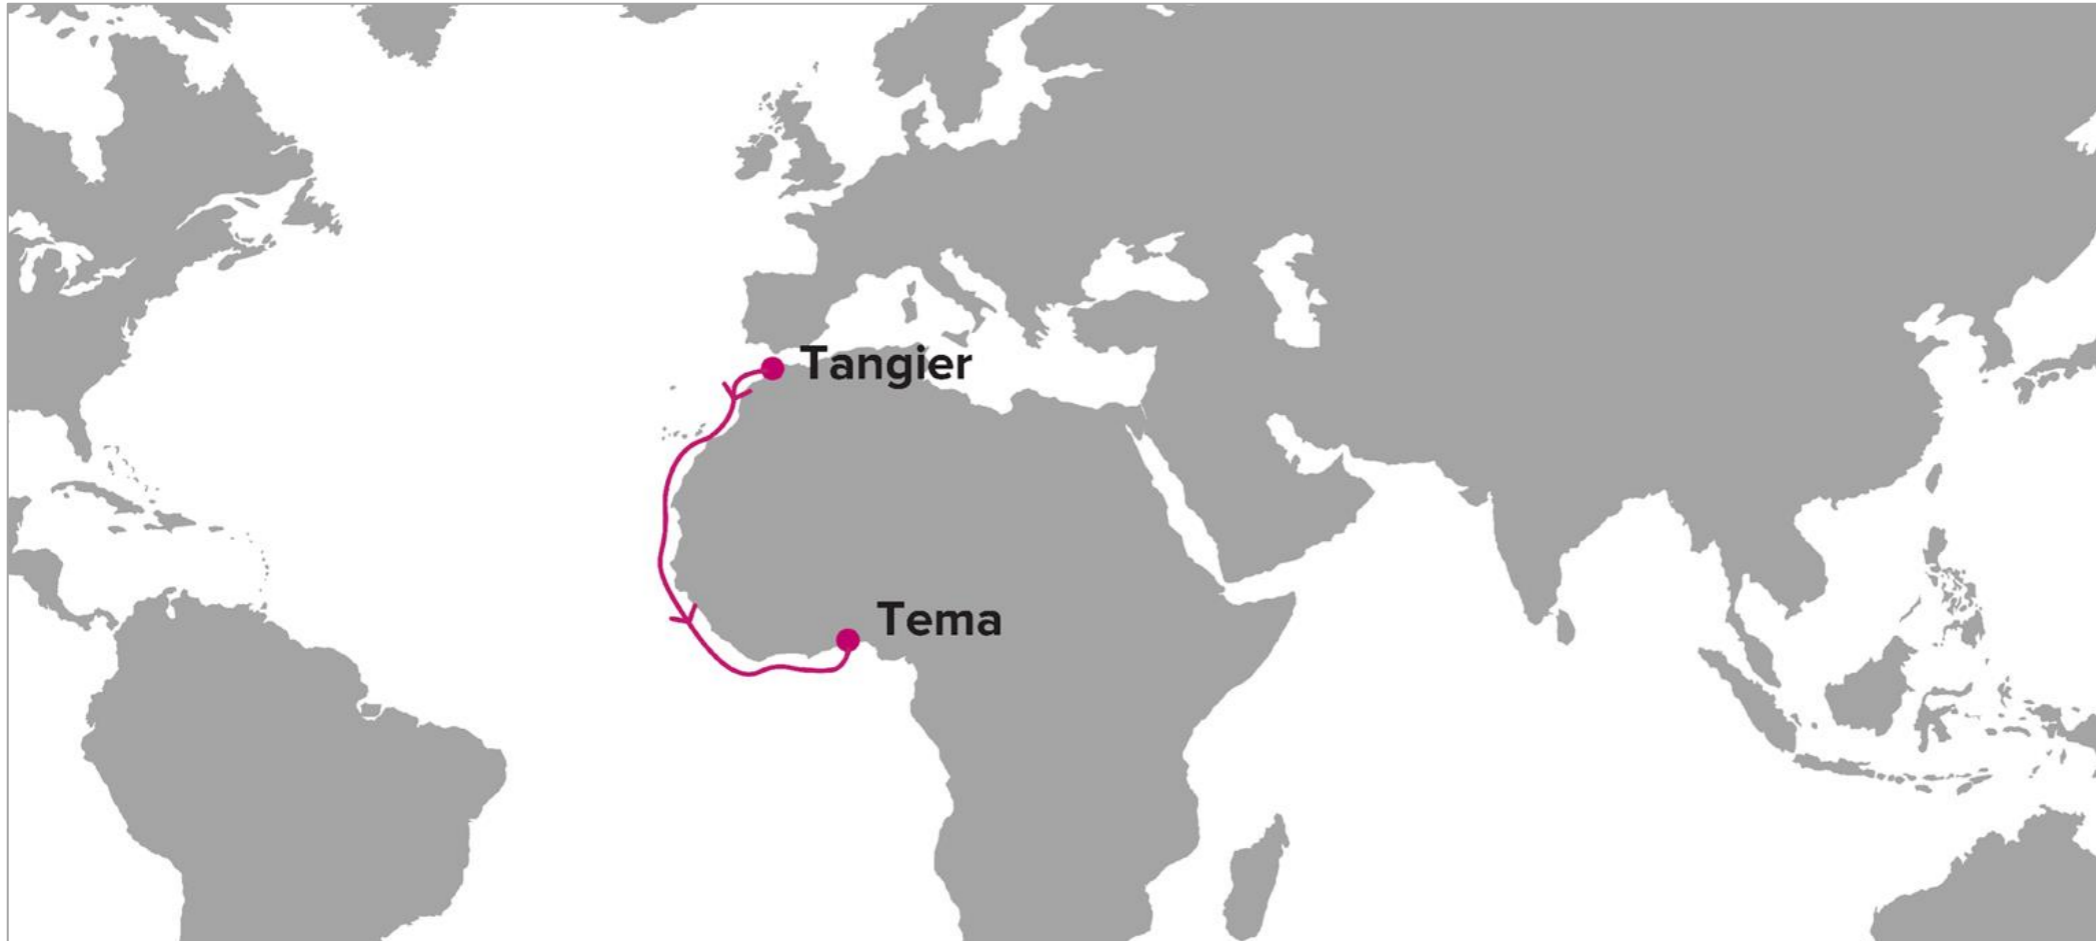

For more information, please click [here](#)

S/B	TEM	N/B
TNG	10	

PORT ROTATION

(Terminals are subject to change)

ORIGIN	ETA/ETD	TERMINAL
Tangier Med	THU/THU	Tangier Alliance Terminal
Tema	SUN/MON	Meridian Port Services (MPS) - Terminal 3
Turnaround days:		14

KEY TRANSIT TABLE - UNLOCODE PORT NAME & COUNTRY NAME

TNG: Tangier, Morocco | **TEM:** Tema, Ghana

NOTE: Transit times and port rotation are as of now and subject to change