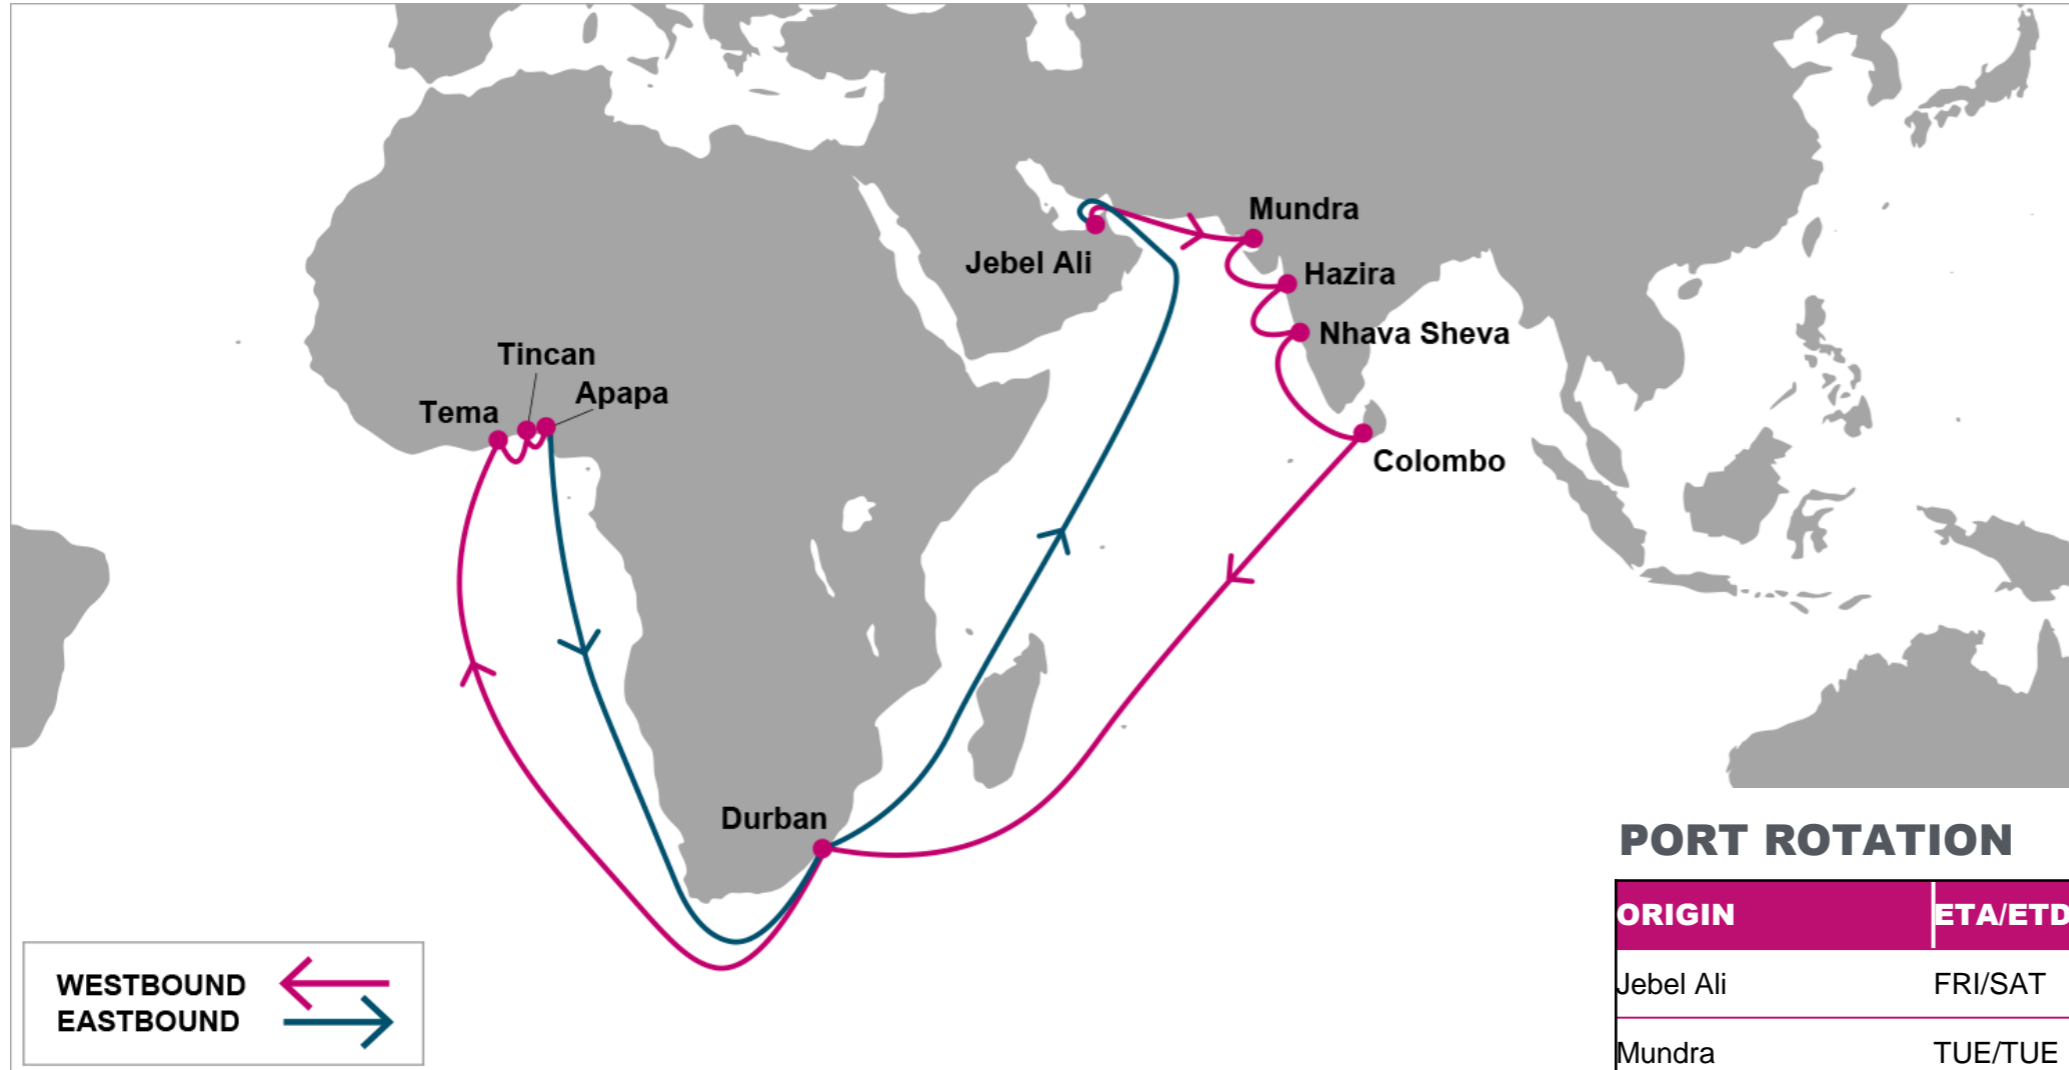

For more information, please click [here](#)

PORT ROTATION

(Terminals are subject to change)

ORIGIN	ETA/ETD	TERMINAL
Jebel Ali	FRI/SAT	DP World Jebel Ali (Terminal 3)
Mundra	TUE/TUE	Adani Ports and SEZ
Hazira	WED/THU	Adani Hazria Port PVT LTD
Nhava Sheva	FRI/FRI	Nhava Sheva Freeport Terminal PVT LTD (NSFT)
Colombo	MON/MON	South Asia Gateway Terminals (SAGT)
Durban	FRI/SUN	Transnet Durban Container Terminal
Tema	FRI/SAT	Meridian Port Services (MPS) – Terminal 3
Tin Can	MON/FRI	Ports And Cargo Handling Servies Limited
Apapa	FRI/SAT	Apapa Terminals
Durban	TUE/THU	Transnet Durban Container Terminal
Jebel Ali	FRI/SAT	DP World Jebel Ali (Terminal 3)
Turnaround days: 70		

W/B	DUR	TEM	TIN	APP	E/B	DUR	JEA	MUN	HZA	NSA
JEA	20	34	37	41	TEM	17	34	38	39	41
MUN	17	31	34	38	TIN	11	28	32	33	35
HZA	15	29	32	36	APP	10	27	31	32	34
NSA	14	28	31	35	DUR		15	19	20	22
CMB	11	25	28	32						
DUR		12	15	19						

KEY TRANSIT TABLE - UNLOCODE PORT NAME & COUNTRY NAME

JEA: Jebel Ali, UAE | **MUN:** Mundra, India | **NSA:** Nhava Sheva, India | **CMB:** Colombo, Sri Lanka | **DUR:** Durban, South Africa | **TEM:** Tema, Ghana | **TIN:** Tin Can, Nigeria | **APP:** Apapa, Nigeria | **HZA:** Hazira, India

NOTE: Transit times and port rotation are as of now and subject to change