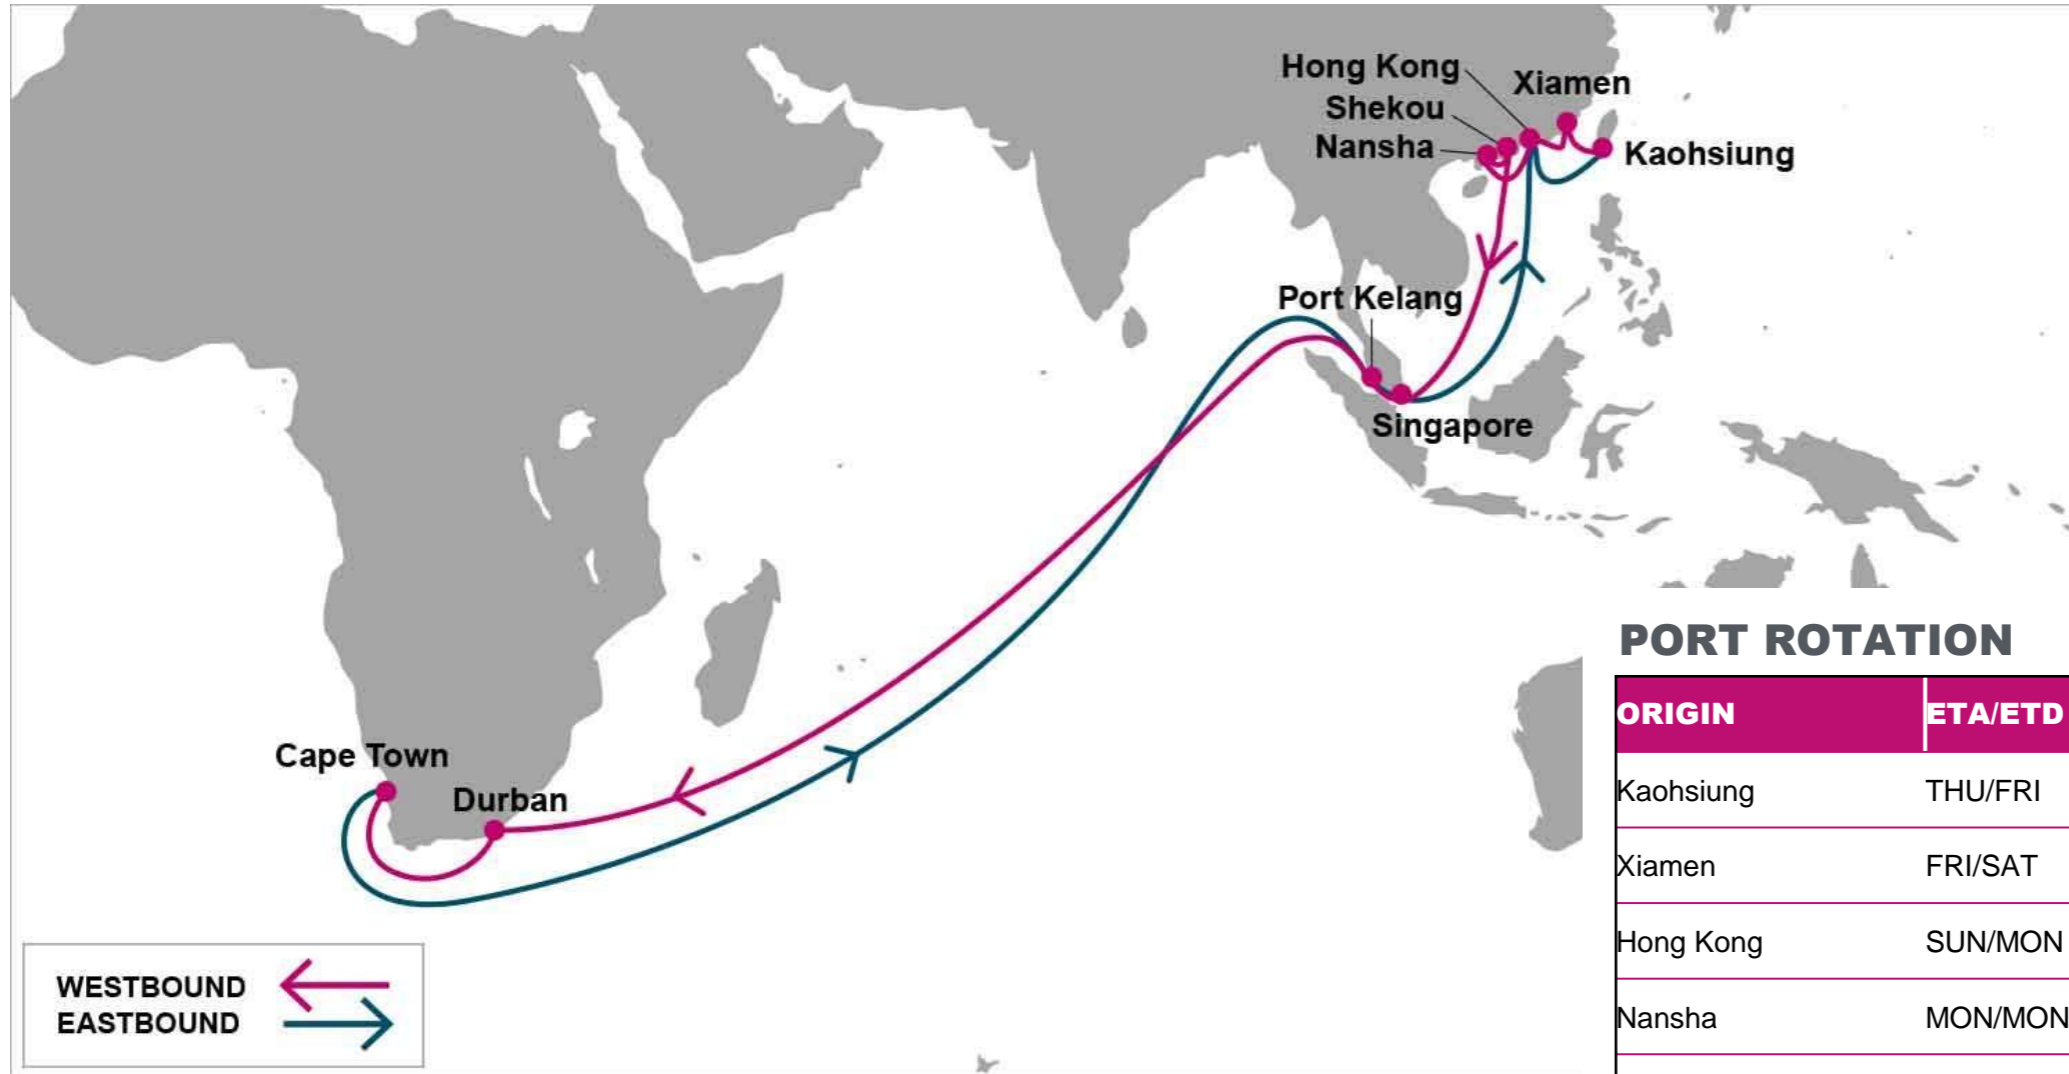

For more information, please click [here](#)

PORT ROTATION

(Terminals are subject to change)

ORIGIN	ETA/ETD	TERMINAL
Kaohsiung	THU/FRI	Evergreen Marine Corporation (berth 115/116/117)
Xiamen	FRI/SAT	Xiamen Haitian Container Terminal (XHCT)
Hong Kong	SUN/MON	Hongkong International Terminals (HIT)
Nansha	MON/MON	Guangzhou South China Oceangate Container Terminal
Shekou	TUE/TUE	Shekou Container Terminal (SCT)
Singapore	SUN/SUN	PSA Singapore
Port Kelang	MON/TUE	Westports
Durban	WED/SAT	New Pier 1 Terminal
Cape Town	WED/SAT	Transnet Cape Town Container Terminal
Port Kelang	MON/TUE	Westports
Singapore	WED/WED	PSA Singapore
Hong Kong	TUE/WED	Hongkong International Terminals (HIT)
Kaohsiung	THU/FRI	Evergreen Marine Corporation (berth 115/116/117)

Turnaround days: 63

W/B	DUR	CPT	E/B	PKG	SIN	HKG	KHH	XMN	NSA	SHK
KHH	26	33	DUR	23	25	31	33	34	37	38
XMN	25	32	CPT	16	18	24	26	27	30	31
HKG	23	30								
NSA	23	30								
SHK	22	29								
SIN	17	24								
PKG	15	22								

KEY TRANSIT TABLE - UNLOCODE PORT NAME & COUNTRY NAME

KHH: Kaohsiung, Taiwan | **XMN:** Xiamen, China | **HKG:** Hong Kong, China | **NSA:** Nansha, China | **SHK:** Shekou, China | **SIN:** Singapore, Singapore | **PKG:** Port Kelang, Malaysia | **DUR:** Durban, South Africa | **CPT:** Cape Town, South Africa

NOTE: Transit times and port rotation are as of now and subject to change