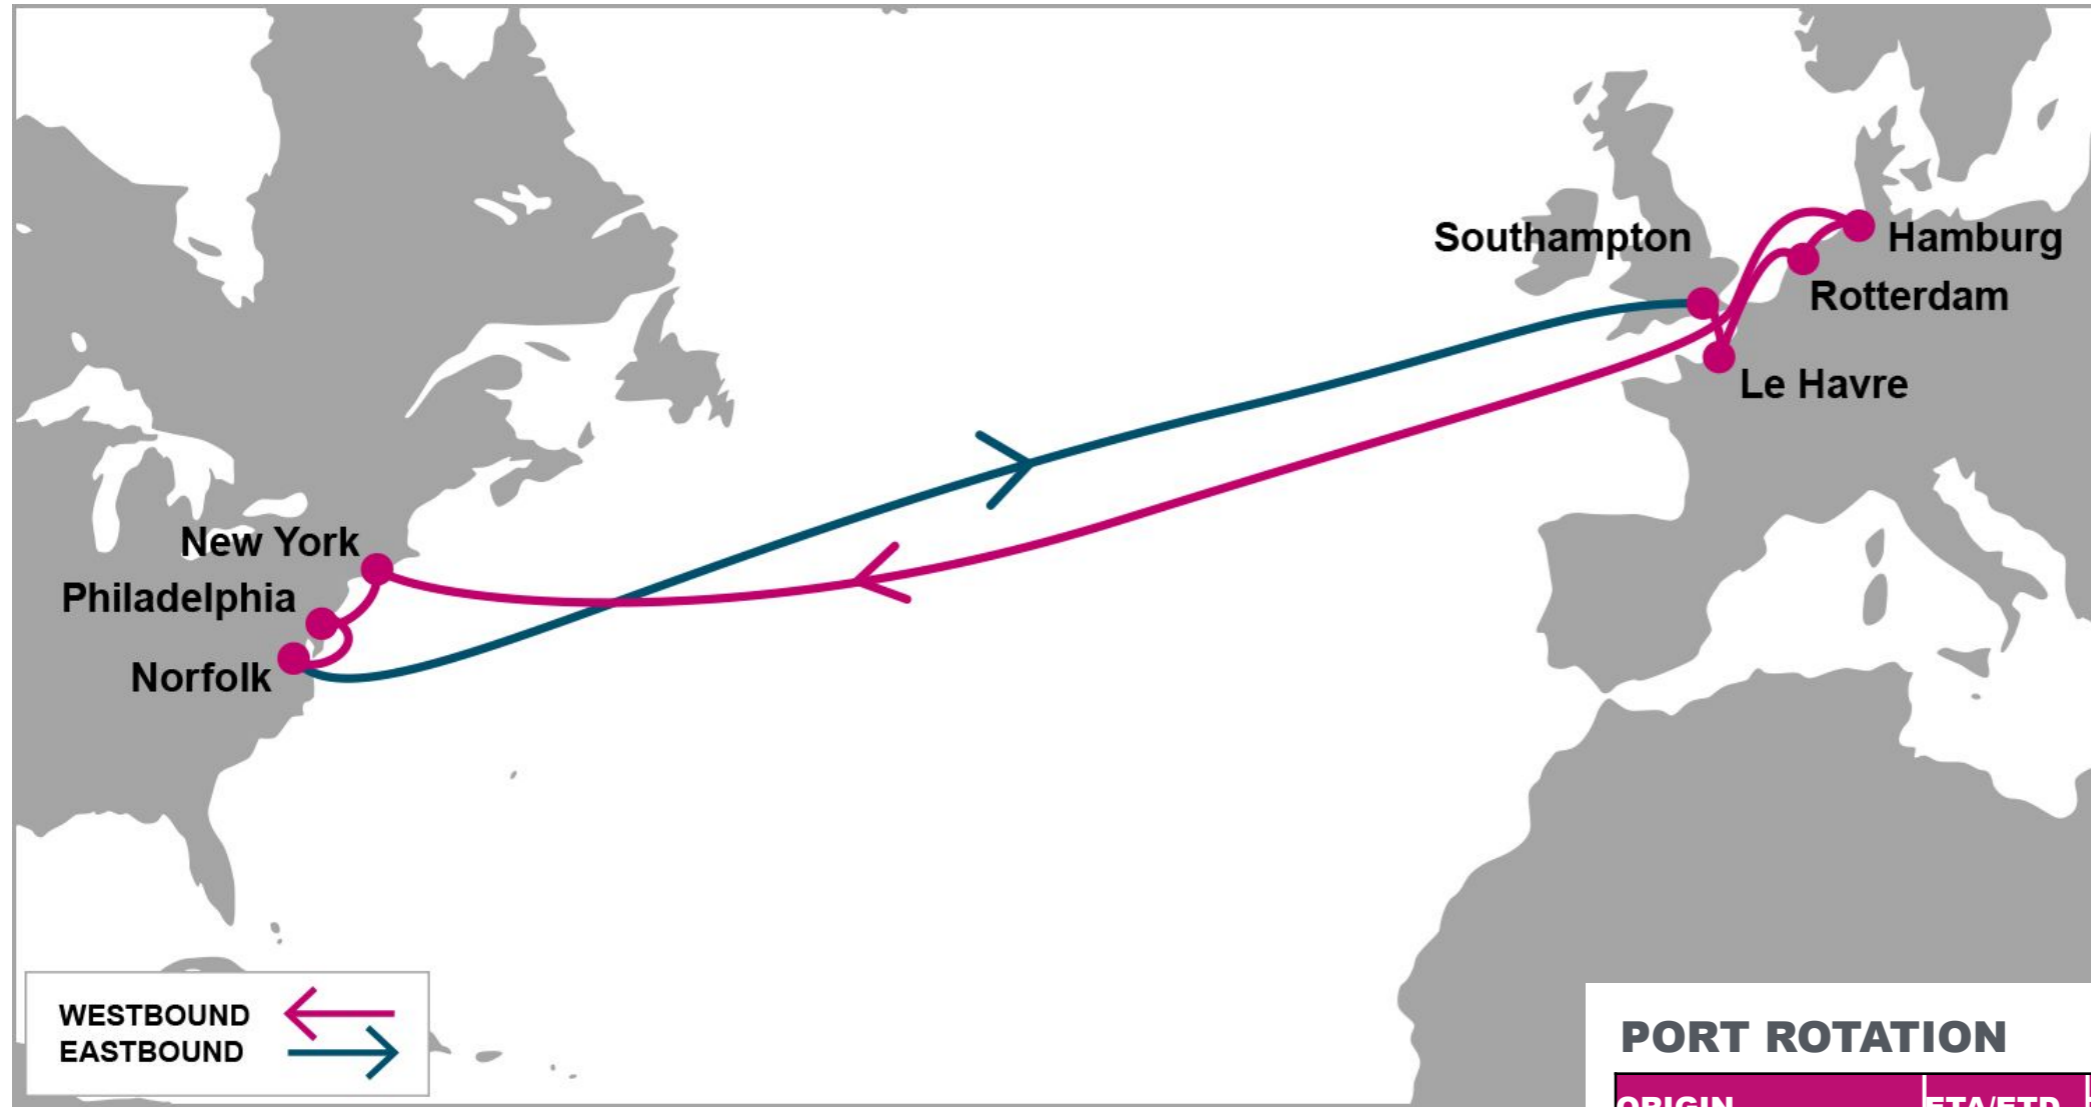

For more information, please click [here](#)

PORT ROTATION

(Terminals are subject to change)

ORIGIN	ETA/ETD	TERMINAL
Southampton	SAT/SAT	DP World Southampton
Le Havre	SUN/MON	North Terminals - Quais de Amerique (CNMP)
Rotterdam	TUE/THU	ECT Delta Terminal
Hamburg	FRI/SAT	Container Terminal Altenwerder (CTA)
New York	TUE/THU	Maher Terminals
Philadelphia	FRI/SAT	Packer Avenue Marine Terminal
Norfolk	MON/TUE	Norfolk International Terminal (NIT)
Southampton	SAT/SAT	DP World Southampton
Turnaround days: 35		

W/B	NYC	PHL	ORF	E/B	SOU	LEH	RTM	HAM
SOU	17	21	23	NYC	15	16	18	21
LEH	15	19	21	PHL	13	14	16	19
RTM	12	16	18	ORF	11	12	14	17
HAM	10	14	16					

KEY TRANSIT TABLE - UNLOCODE PORT NAME & COUNTRY NAME

LEH: Le Havre, France | SOU: Southampton, UK | RTM: Rotterdam, Netherland | HAM: Hamburg, Germany | NYC: New York, USA | PHL: Philadelphia, USA | ORF: Norfolk, USA

NOTE: Transit times and port rotation are as of now and subject to change