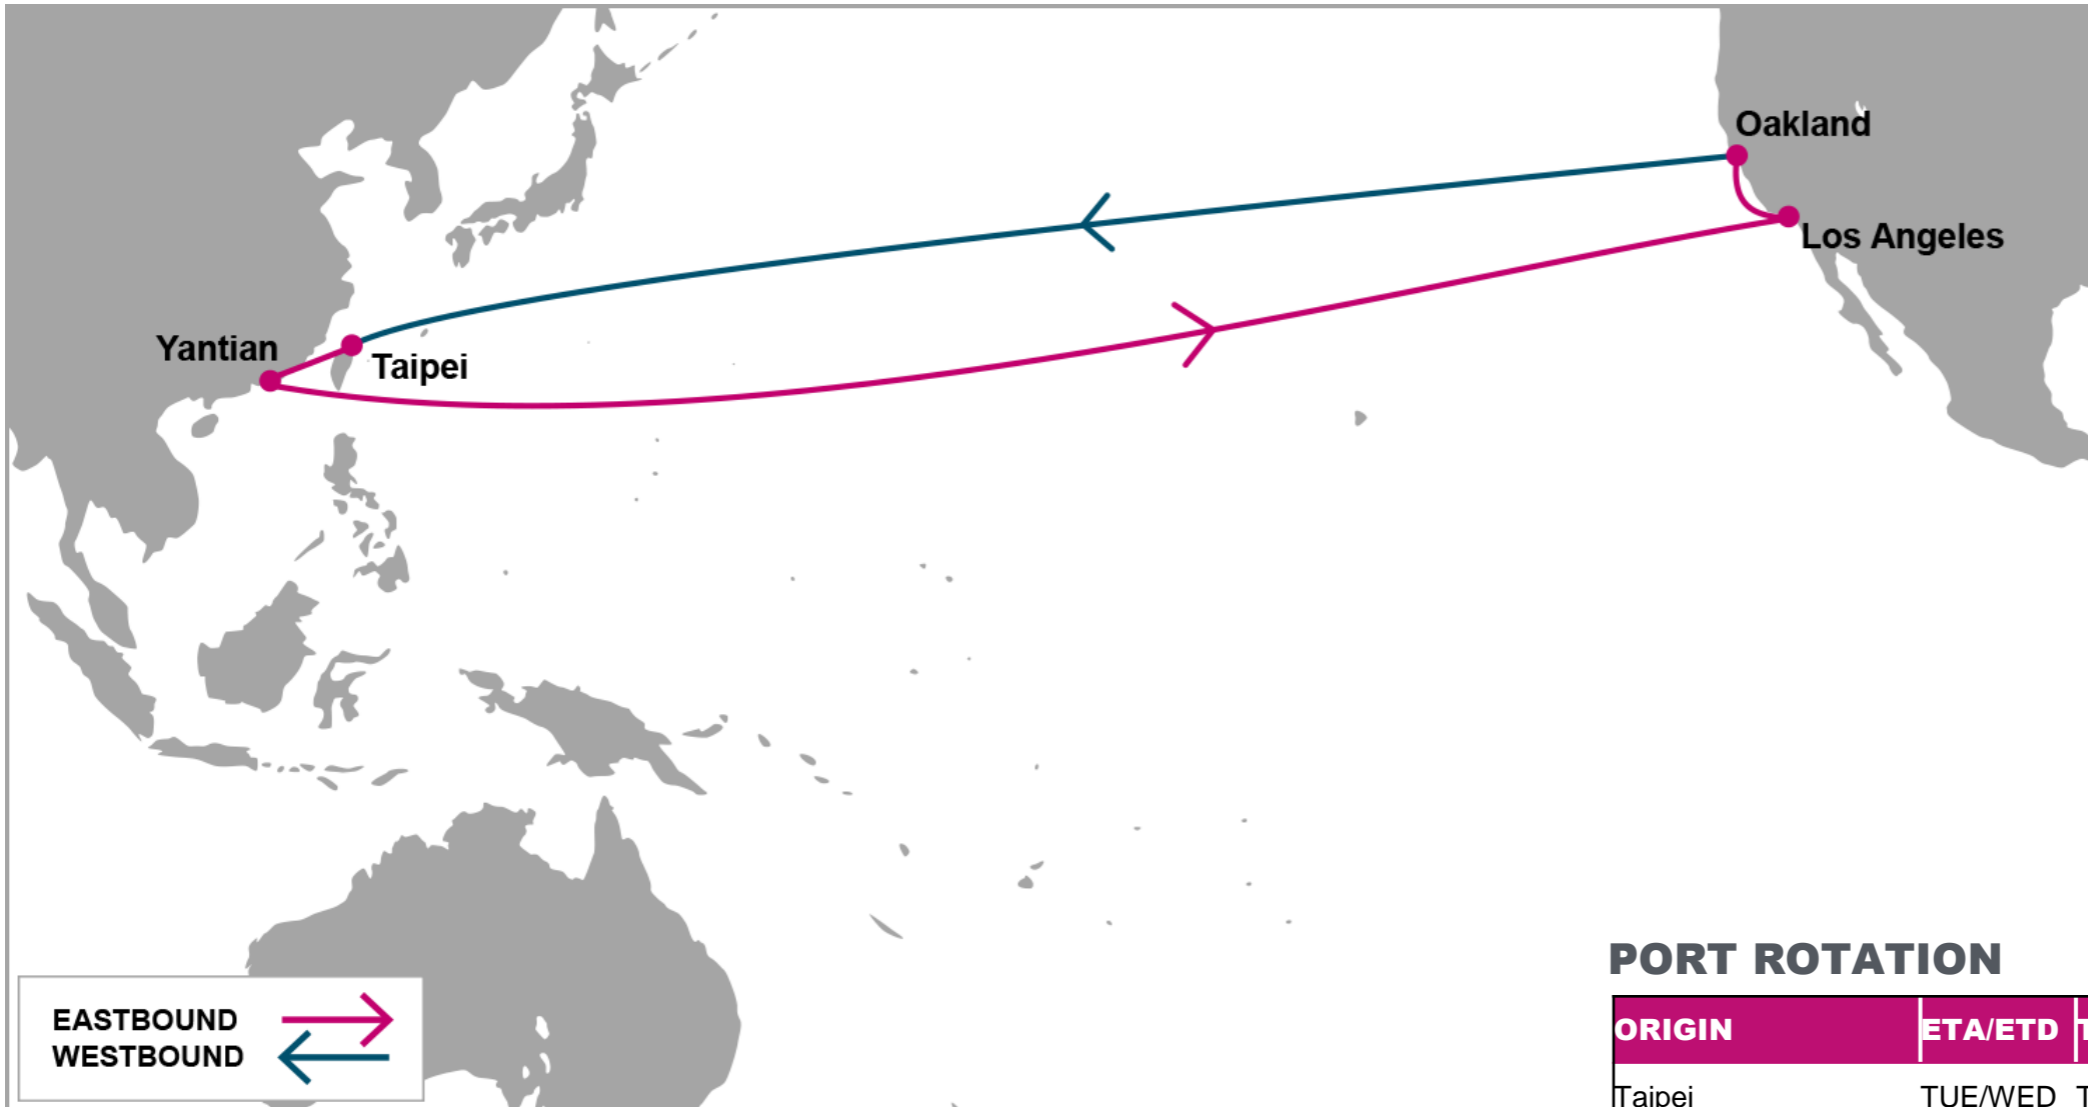

For more information, please click [here](#)

**PORT ROTATION**

(Terminals are subject to change)

ORIGIN	ETA/ETD	TERMINAL
Taipei	TUE/WED	Taipei Container Terminal
Yantian	SAT/MON	Yantian International Container Terminal
Los Angeles	SUN/WED	Everport Container Terminal
Oakland	FRI/MON	Everport Container Terminal
Taipei	TUE/WED	Taipei Container Terminal
<b>Turnaround days: 49</b>		

TPEB	LAX	OAK	TPWB	TPE	YTN
TPE	19	24	LAX	20	24
XMN	12	17	OAK	15	19

**KEY TRANSIT TABLE** - UNLOCODE PORT NAME & COUNTRY NAME

**TPE:** Taipei, Taiwan | **YTN:** Yantian, China | **LAX:** Los Angeles, USA | **OAK:** Oakland, USA

NOTE: Transit times and port rotation are as of now and subject to change