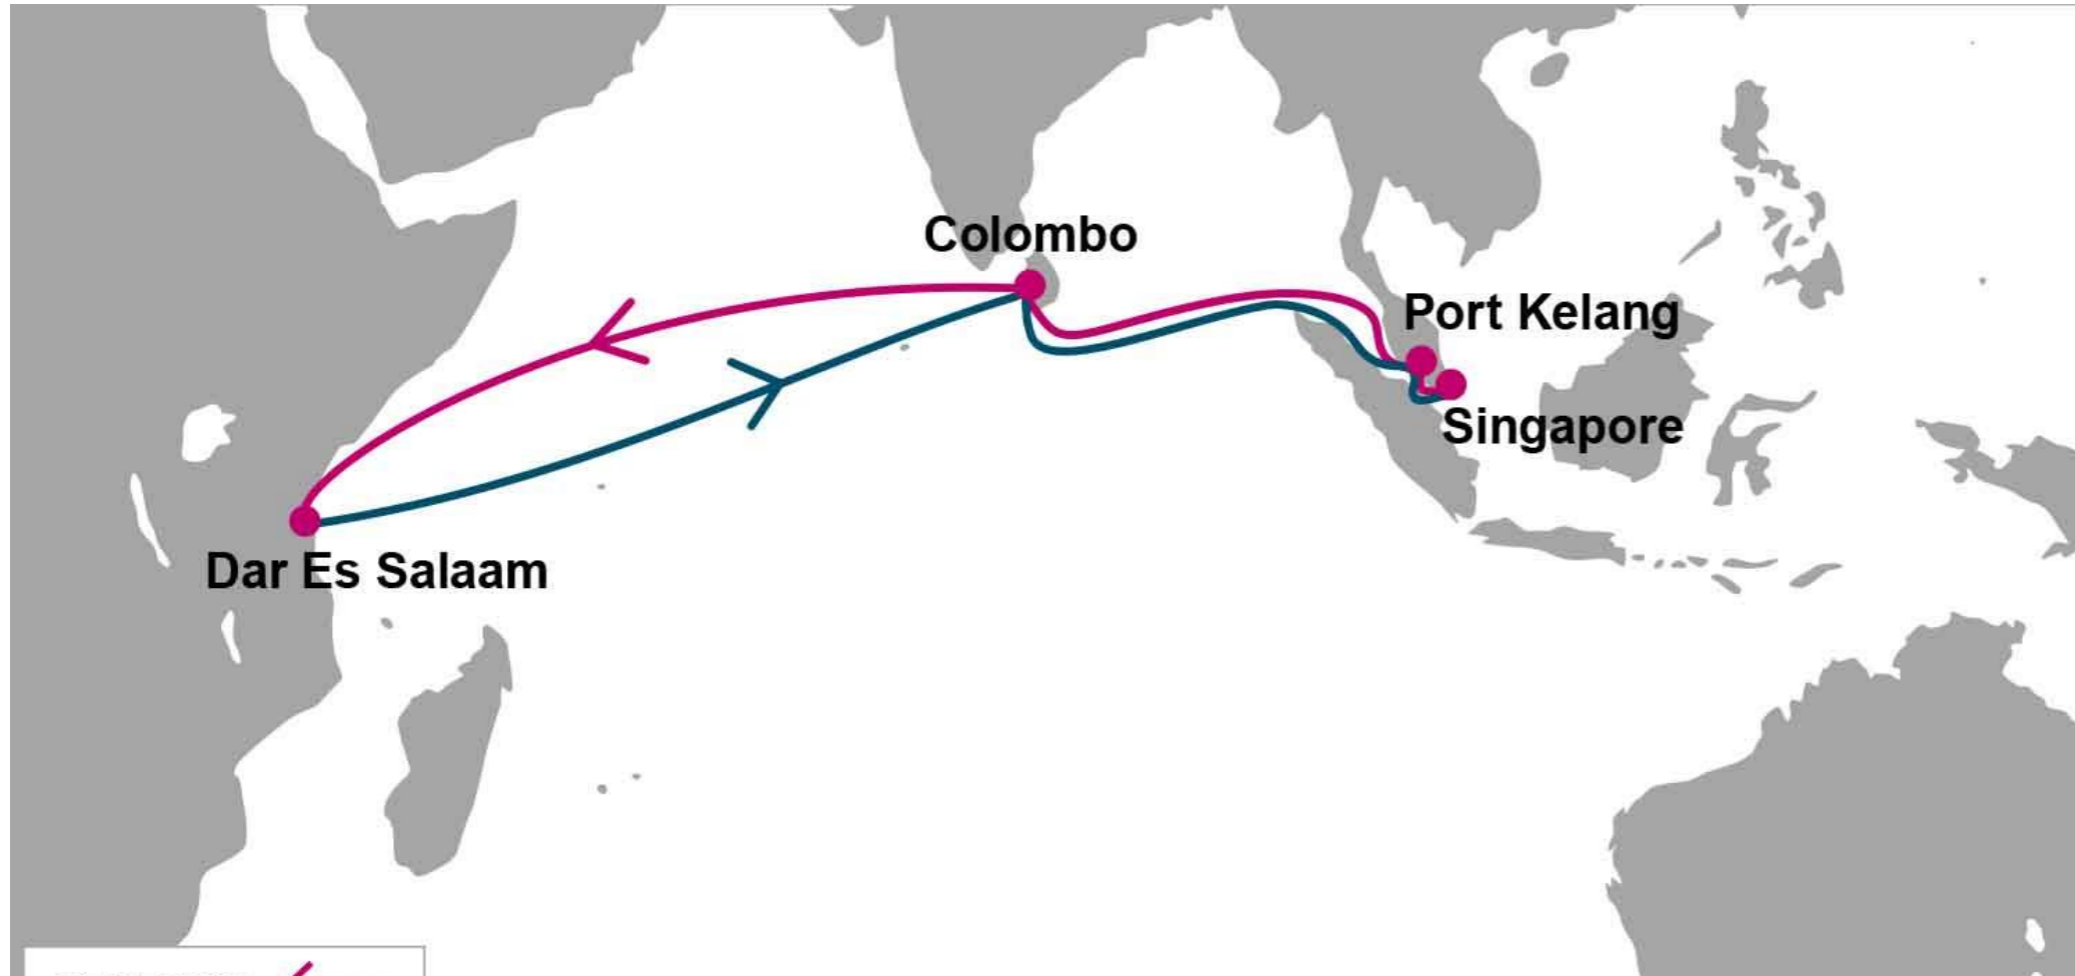

For more information, please click [here](#)

W/B	DAR	E/B	CMB	SIN
SIN	25	DAR	15	21
PKG	22	CMB		6
CMB	17			

**PORT ROTATION**

(Terminals are subject to change)

ORIGIN	ETA/ETD	TERMINAL
Singapore	SAT/SUN	PSA Singapore
Port Kelang	WED/WED	Westports
Colombo	MON/MON	Jaya Container Terminal (JCT)
Dar Es Salaam	THU/SAT	HPH Dar Es Salaam
Colombo	SUN/SUN	Jaya Container Terminal (JCT)
Singapore	SAT/SUN	PSA Singapore

**KEY TRANSIT TABLE** - UNLOCODE PORT NAME & COUNTRY NAME

**SIN:** Singapore, Singapore | **PKG:** Port Kelang, Malaysia | **CMB:** Colombo, Sri Lanka | **DAR:** Dar Es Salaam, Tanzania

NOTE: Transit times and port rotation are as of now and subject to change