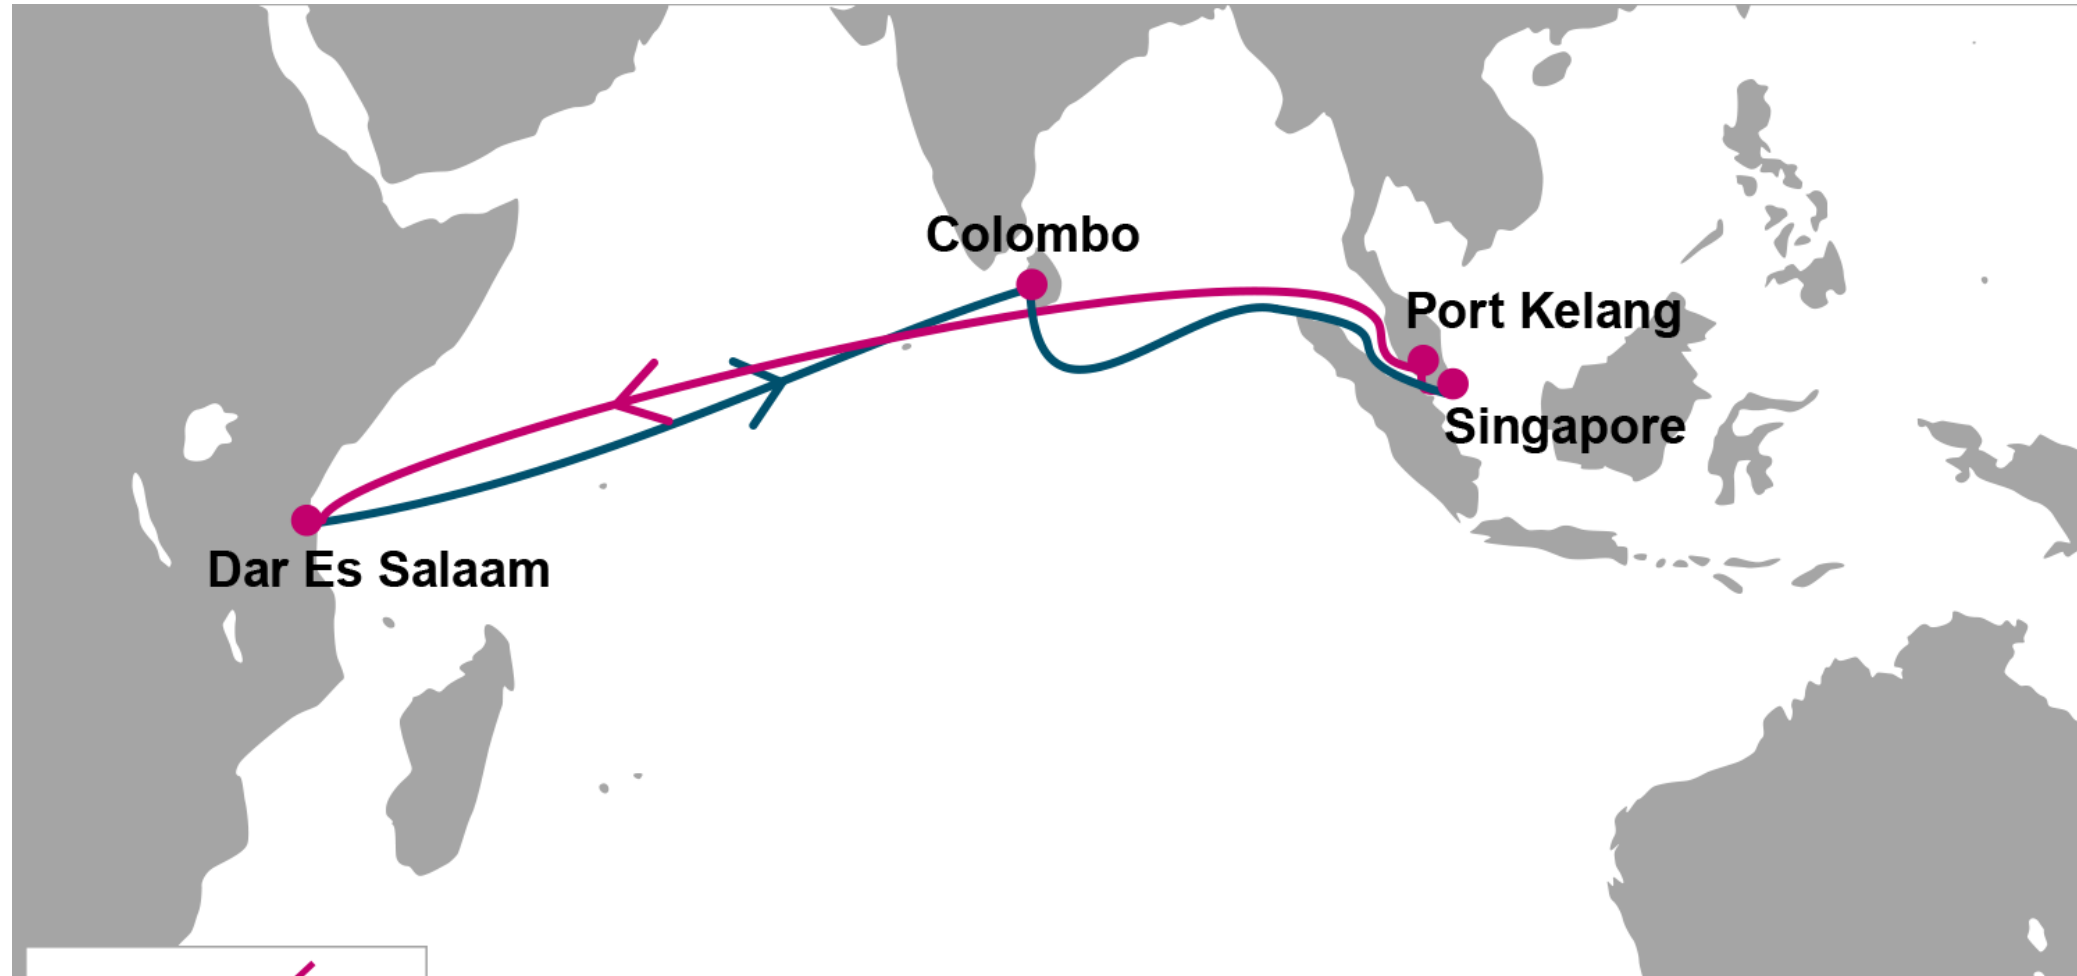

For more information, please click [here](#)

PORT ROTATION

(Terminals are subject to change)

W/B	DAR	E/B	CMB	SIN
SIN	25	DAR	15	21
PKG	22	CMB		6

ORIGIN	ETA/ETD	TERMINAL
Singapore	SAT/SUN	PSA Singapore
Port Kelang	WED/WED	West Port
Dar Es Salaam	THU/SAT	HPH Dar Es Salaam
Colombo	SUN/SUN	Jaya Container Terminal (JCT)
Singapore	SAT/SUN	PSA Singapore

KEY TRANSIT TABLE - UNLOCODE PORT NAME & COUNTRY NAME

SIN: Singapore, Singapore | **CMB:** Colombo, Sri Lanka | **DAR:** Dar Es Salaam, Tanzania | **PKG:** Port Kelang, Malaysia

NOTE: Transit times and port rotation are as of now and subject to change