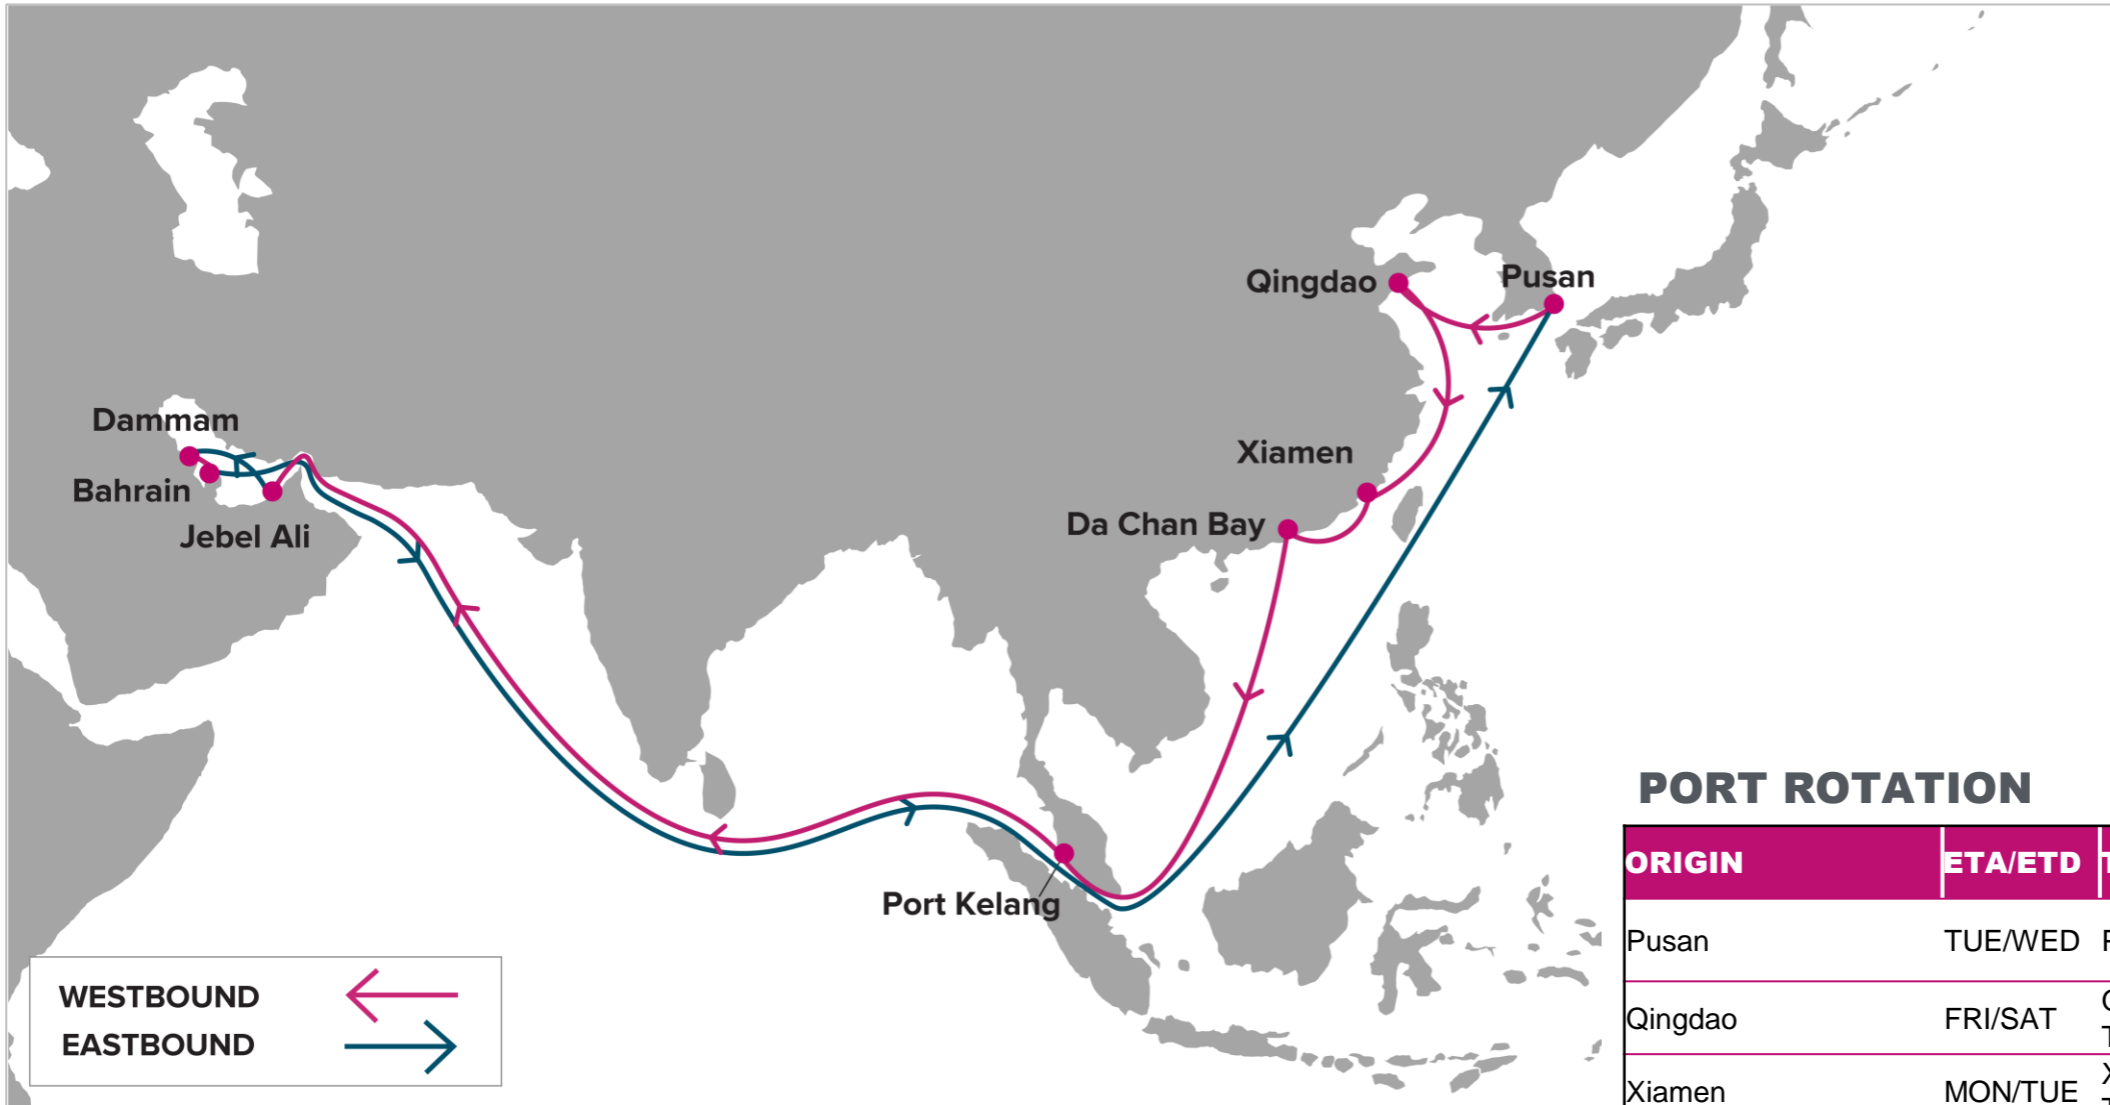

For more information, please click [here](#)

PORT ROTATION

(Terminals are subject to change)

ORIGIN	ETA/ETD	TERMINAL
Pusan	TUE/WED	Pusan Newport (DPW)
Qingdao	FRI/SAT	Qingdao New Qingwan Container Terminal
Xiamen	MON/TUE	Xiamen Internation Container Terminal
Da Chan Bay	THU/FRI	Da Chan Bay Terminal
Port Klang	WED/WED	West Port
Jebel Ali	SAT/SUN	DP World Terminal 1
Dammam	MON/WED	Dammam Port Authority
Bahrain	WED/THU	Khalifa Bin Salman Port (Bahrain Gateway)
Turnaround days:		49

W/B	JEA	DMM	E/B	PUS	TAO
PUS	24	26	JEA	23	26
TAO	21	23	DMM	21	24
XMN	18	20	BAH	19	22
DCB	15	17			
PKG	10	12			

KEY TRANSIT TABLE - UNLOCODE PORT NAME & COUNTRY NAME

PUS: Pusan, Korea | **TAO:** Qingdao, China | **XMN:** Xiamen, China | **DCB:** Da Chan Bay, China | **PKG:** Port Klang, Malaysia | **JEA:** Jebel Ali | **DMM:** Dammam, Saudi Arabia | **BAH:** Bahrain

NOTE: Transit times and port rotation are as of now and subject to change