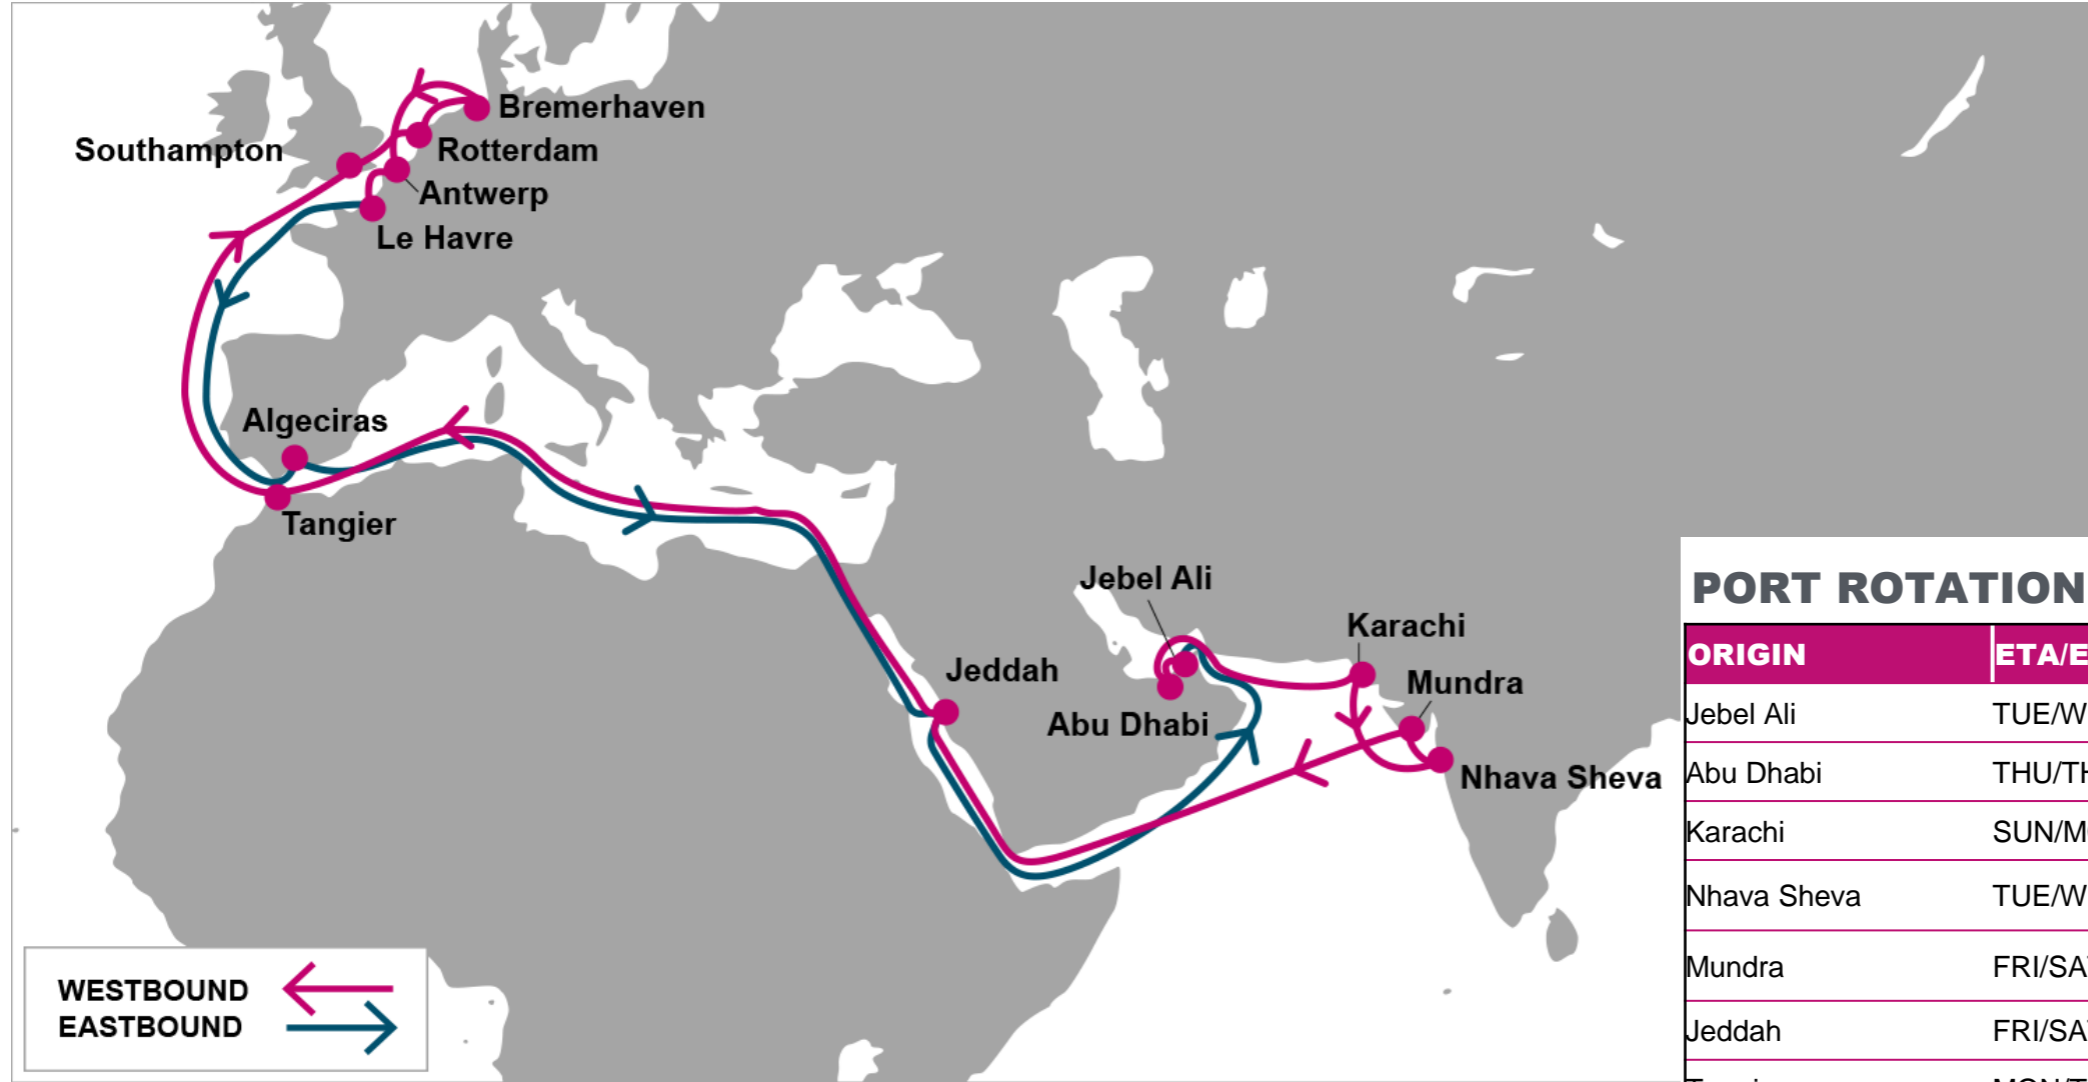

For more information, please click [here](#)

PORT ROTATION

(Terminals are tentative and subject to change)

ORIGIN	ETA/ETD	TERMINAL
Jebel Ali	TUE/WED	DP World Jebel Ali – Terminal 4
Abu Dhabi	THU/THU	CSP Abu Dhabi Terminal
Karachi	SUN/MON	South Asia Pakistan Terminals
Nhava Sheva	TUE/WED	Bharat Mumbai Container Terminal (BMCT)
Mundra	FRI/SAT	Adani CMA Mundra Terminal (ACMTPL)
Jeddah	FRI/SAT	DP Word Jeddah
Tangier	MON/TUE	Eurogate
Southampton	SAT/SAT	DP World Southampton
Rotterdam	MON/THU	Rotterdam World Gateway (RWG)
Bremerhaven	WED/THU	Eurogate Container Terminal Bremerhaven
Antwerp	SAT/SUN	PSA Noordzee Terminal 913
Le Havre	MON/WED	Terminal de France (GMP)
Algeciras	MON/TUE	TTI Algeciras
Jeddah	TUE/WED	DP World Jeddah
Jebel Ali	TUE/TUE	DP World Jebel Ali – Terminal 4
Turnaround days: 63		

KEY TRANSIT TABLE - UNLOCODE PORT NAME & COUNTRY NAME

JEA: Jebel Ali, UAE | AUH: Abu Dhabi, UAE | KHI: Karachi, Pakistan | NSA: Nhava Sheva, India | MUN: Mundra, India | JED: Jeddah, Saudi Arabia | TNG: Tangier, Spain | SOU: Southampton, UK | RTM: Rotterdam, Netherlands | BRV: Bremerhaven, Germany | ANR: Antwerp, Belgium | LEH: Le Havre, France | ALG: Algeciras, Spain

NOTE: Transit times and port rotation are tentative as of now and subject to change