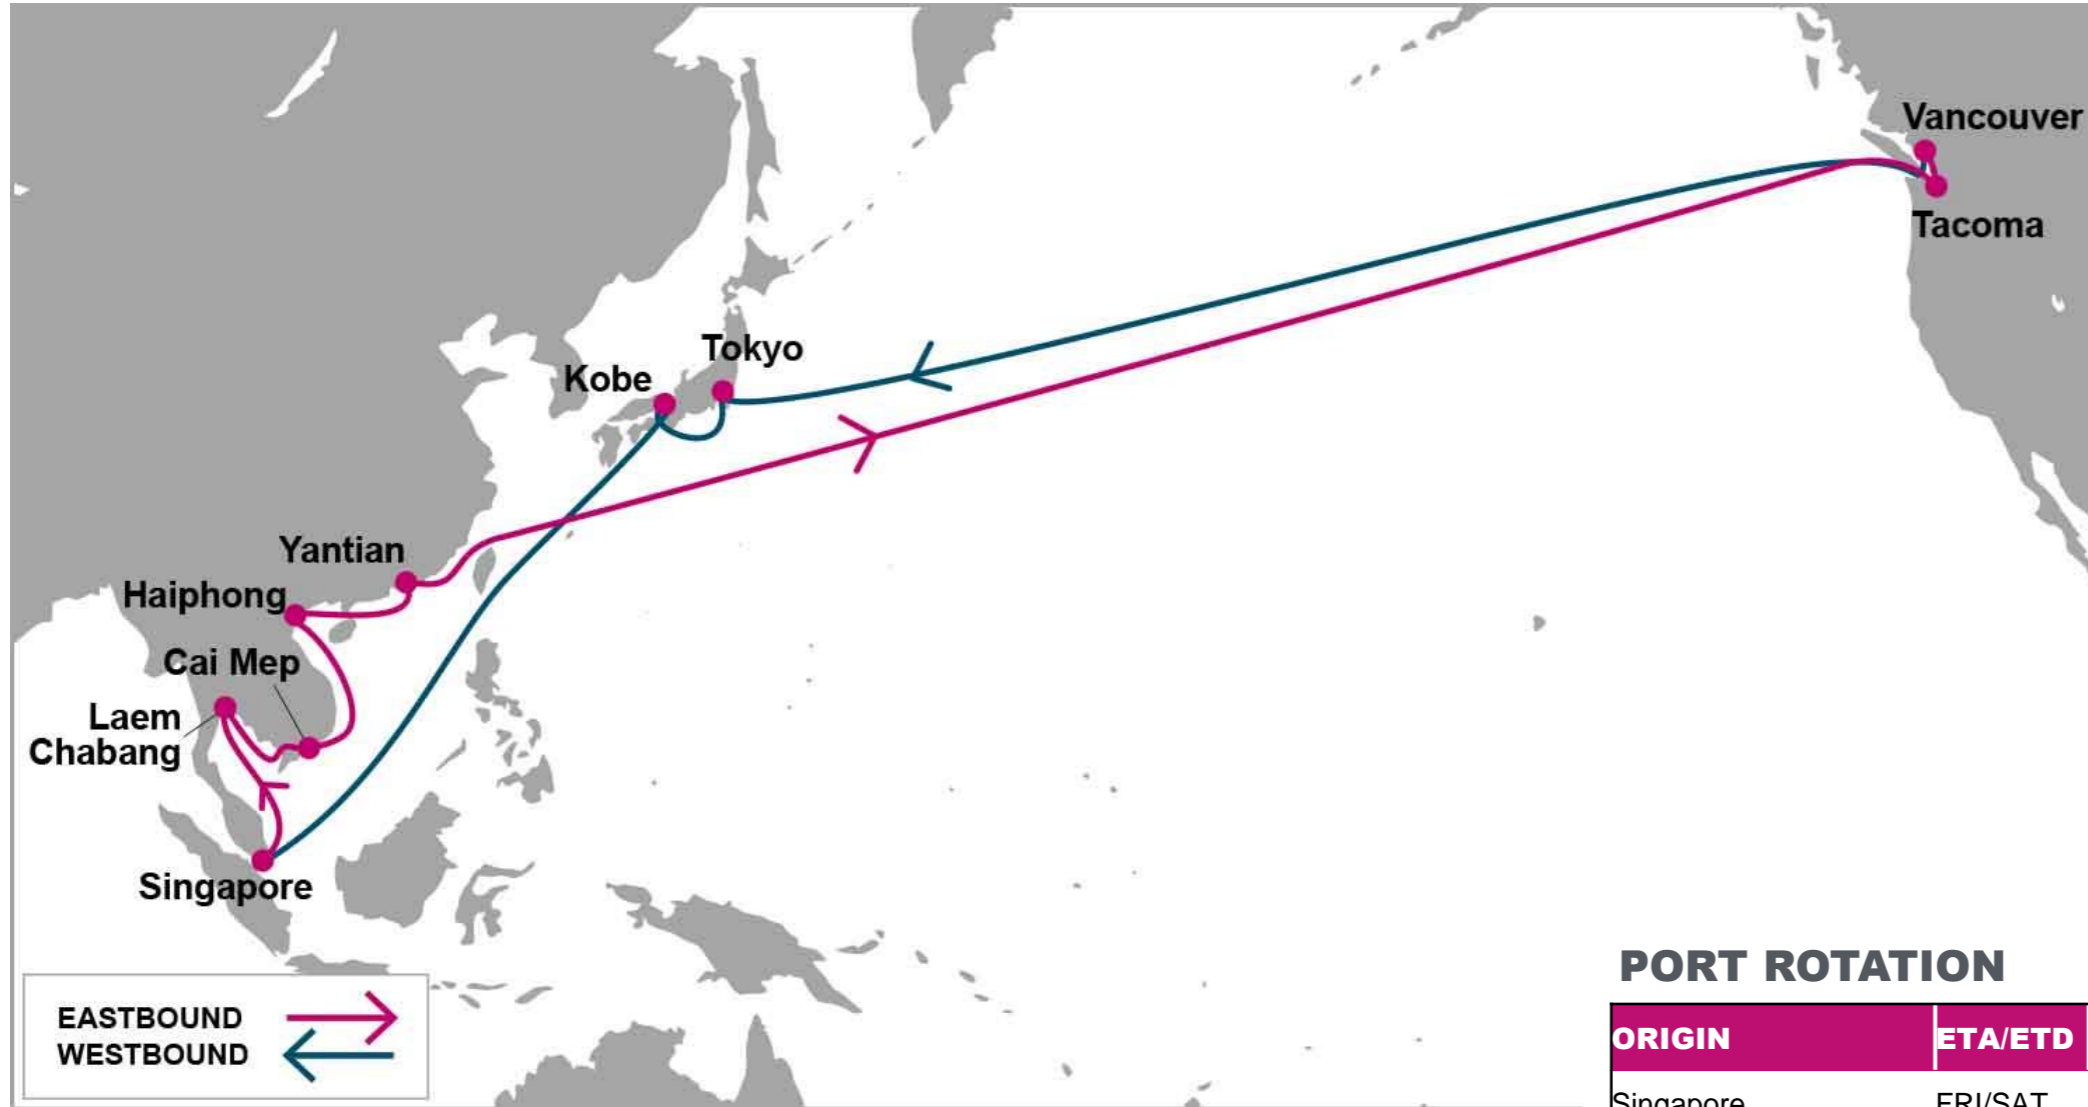

For more information, please click [here](#)

TPEB	TIW	VAN	TPWB	TYO	UKB	SIN	LCH	CMP	HPH	YTN
SIN	26	30	TIW	15	16	25	28	31	34	37
LCH	23	27	VAN	12	13	22	25	28	31	34
CMP	20	24								
HPH	17	21								
YTN	14	18								

PORT ROTATION

(Terminals are subject to change)

ORIGIN	ETA/ETD	TERMINAL
Singapore	FRI/SAT	PSA Singapore
Laem Chabang	MON/TUE	Hutchison Laem Chabang Terminal (HLT)
Cai Mep	THU/FRI	TBN
Haiphong	SUN/MON	Haiphong International Container Terminal (HICT)
Yantian	WED/THU	Yantian International Container Terminal (YICT)
Tacoma	THU/MON	Husky
Vancouver	MON/THU	GCT Deltaport
Tokyo	TUE/TUE	TBN
Kobe	WED/THU	TBN
Singapore	FRI/SAT	PSA Singapore
Turnaround days:		56

KEY TRANSIT TABLE - UNLOCODE PORT NAME & COUNTRY NAME

SIN: Singapore, Singapore | **LCH:** Laem Chabang, Thailand | **CMP:** Cai Mep, Vietnam | **YTN:** Yantian, China | **TYO:** Tokyo, Japan | **UKB:** Kobe, Japan | **TIW:** Tacoma, USA | **VAN:** Vancouver, Canada

NOTE: Transit times and port rotation are as of now and subject to change