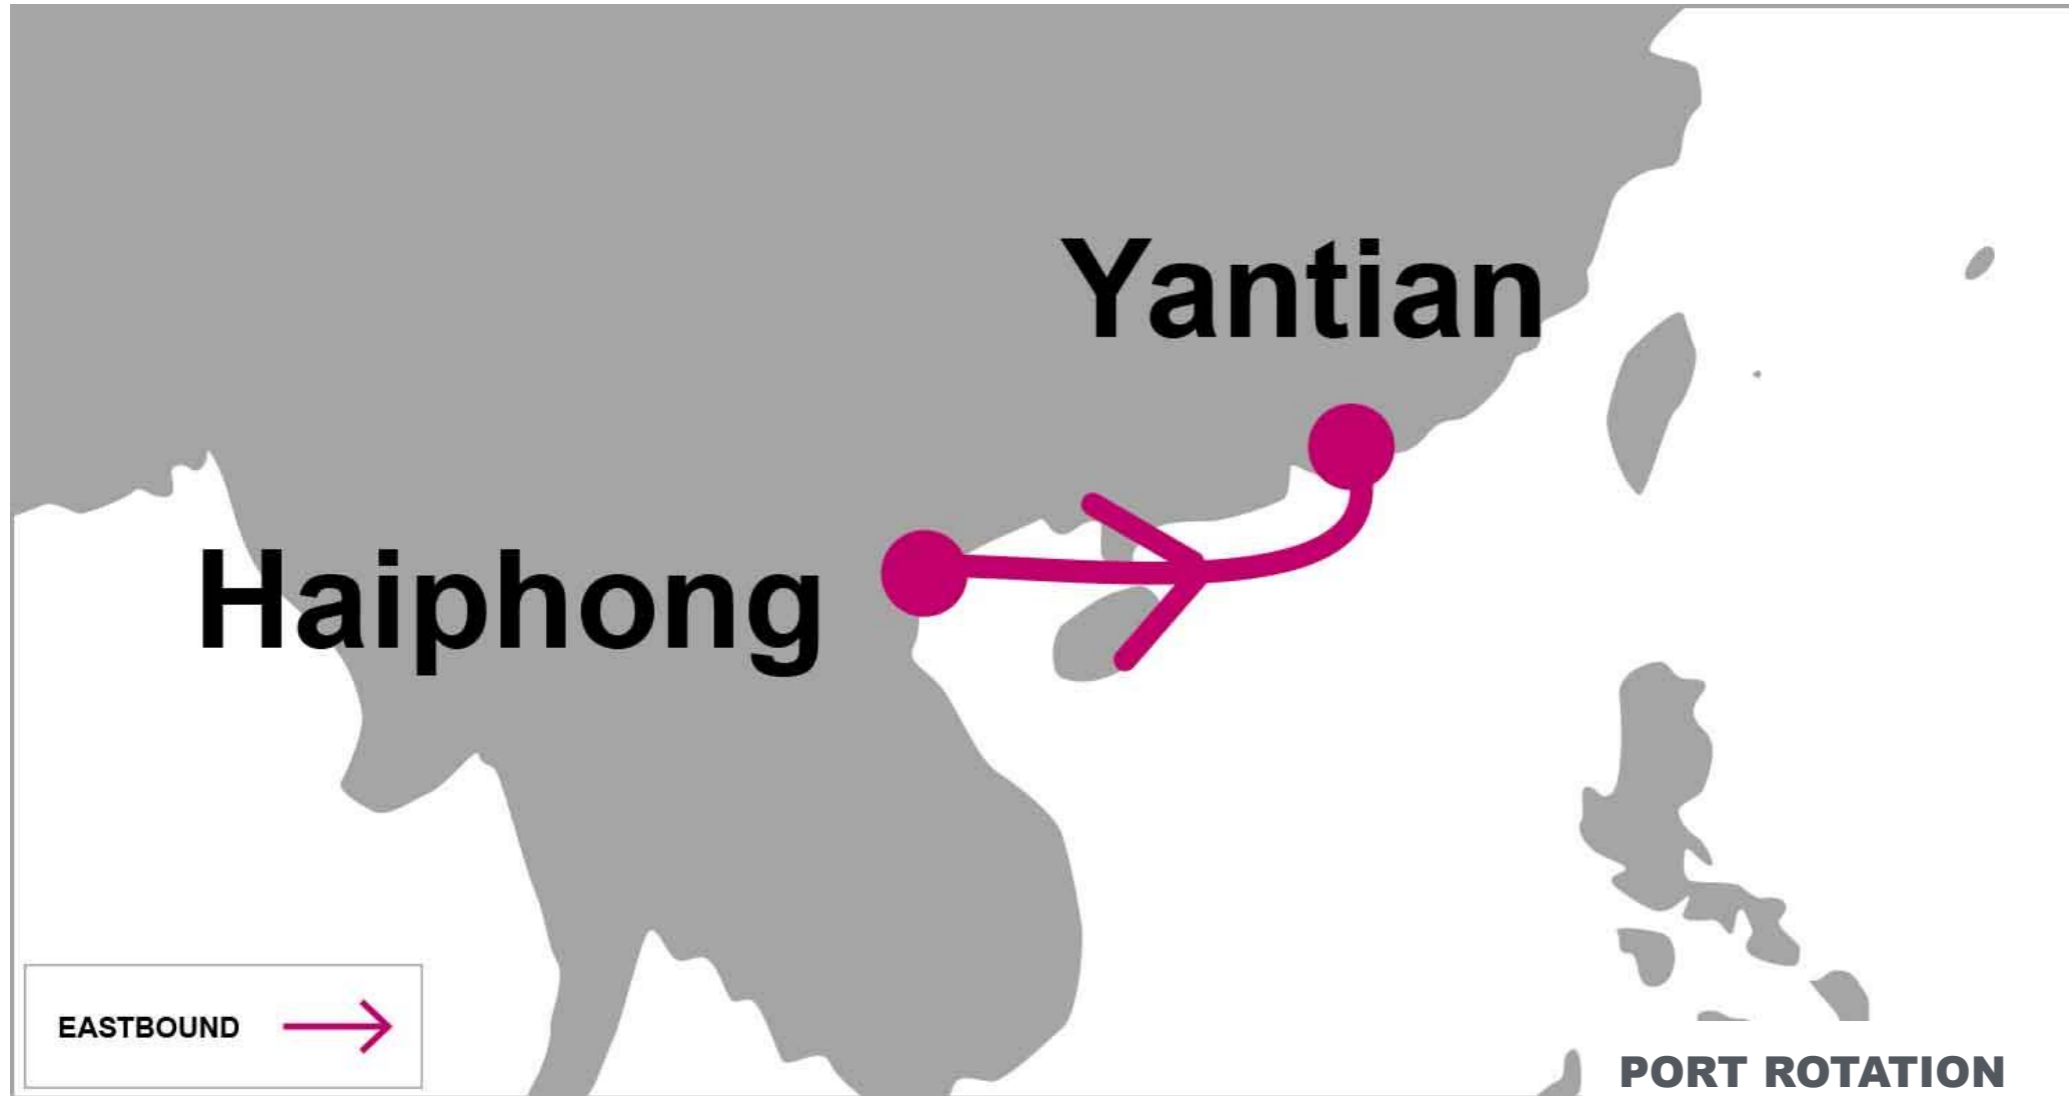

For more information, please click [here](#)

PORT ROTATION

(Terminals are subject to change)

E/B	YTN
HPH	2

ORIGIN	ETA/ETD	TERMINAL
Haiphong	FRI/SAT	Nam Hai Dinh Vu Port
Yantian	MON/MON	Yantian International Container Terminal (YICT)

KEY TRANSIT TABLE - UNLOCODE PORT NAME & COUNTRY NAME

HPH: Haiphong, Vietnam | **HKG:** Hong Kong, China

NOTE: Transit times and port rotation are as of now and subject to change